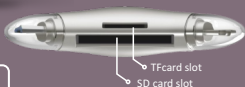

## 4 in 1 E-Disk Multi-Card Reader

**AA220**

 Transfer and share files on PC, Tablets & Mobiles

Lightning port for Apple certified devices

Micro USB port for Android Mobile devices

Made for

 iPhone | iPad | iPod