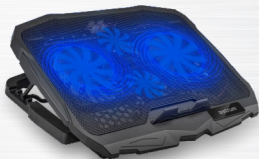

19.0" Quad Fan Laptop
Cooling Stand

CP200

Laptop cooling stand with 4 x 140mm
ultra silent fans, metal mesh top
multi-level stand and blue LED display