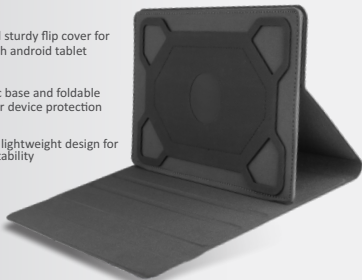

### TB120

Universal sturdy flip cover for 8 - 10 inch android tablet

Magnetic base and foldable design for device protection

Thin and lightweight design for easy portability