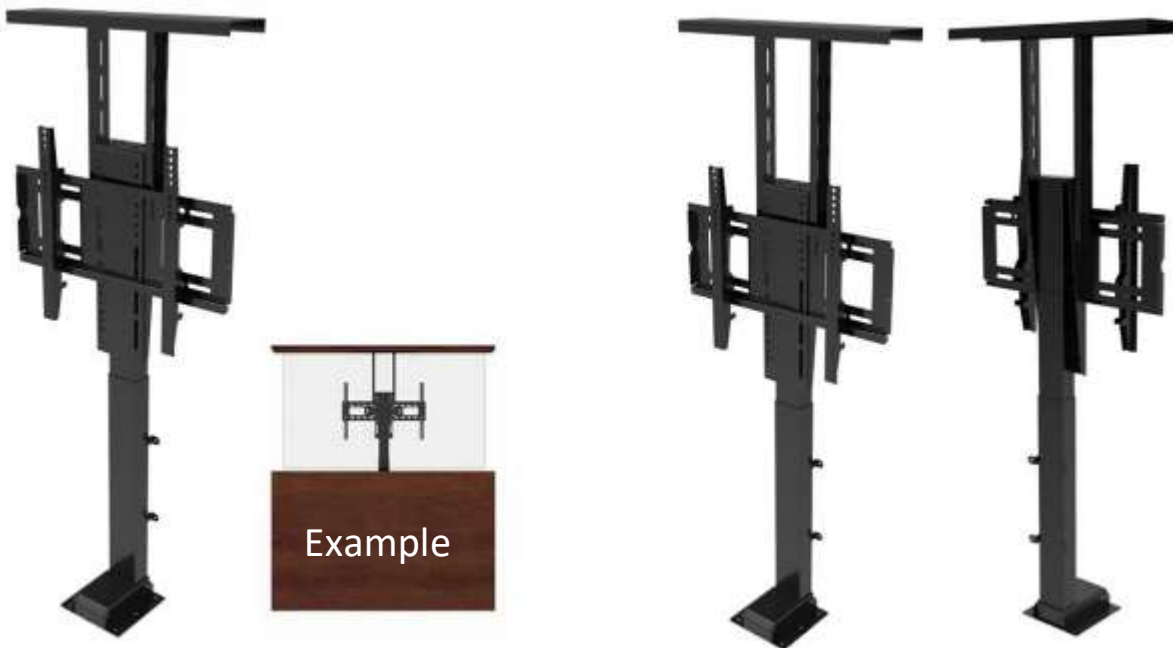

LINACT-LA-TL6

TV Lift

| | | |
|------------------------|-------------------------------|-----------|
| Input Voltage | 230Vac | |
| Load Capacity: | 800N (80Kg) | |
| Max Speed: | 35mm/s | |
| Stroke: | 650mm | 910mm |
| TV Size: | 32" – 57" | 42" – 70" |
| Min Install Dimension: | 575mm | 725mm |
| Fully Extended Length | 1 225mm | 1 635mm |
| Duty Cycle: | 10% Max 2 min on / 18 min off | |

Unit:

Accessories: