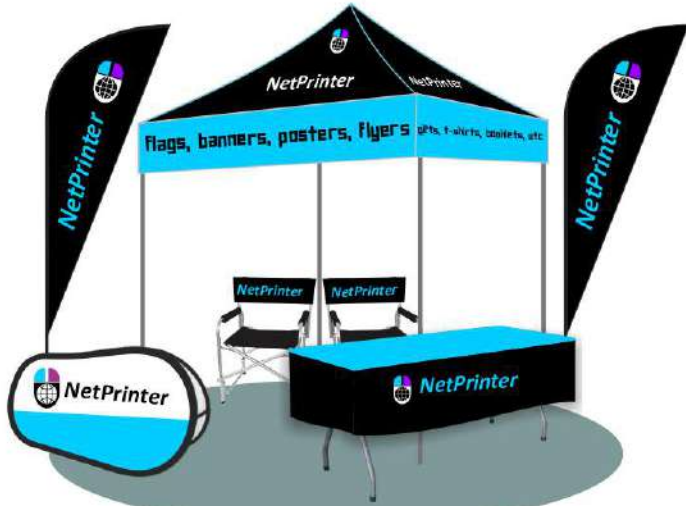

OUTDOOR COMBO

- 1 x 3m Steel Gazebo
- 2 x Director Chairs
- 1 x 1.5m Pop Up Banner
- 2 x Single-Sided 3m Telescopic Flags
- 1 x Table Cloth (1.4m x 2.4m)

R10 700