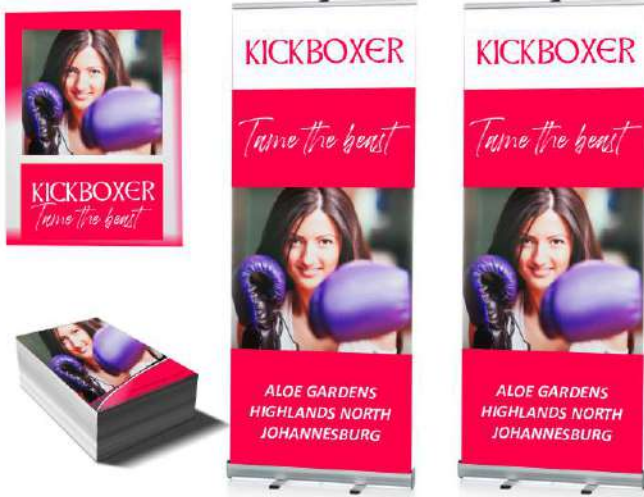

ADVERTISING COMBO

2 x Econo Pullup Banners
50 x A2 Posters
5000 x A5 Flyers2

R5 700