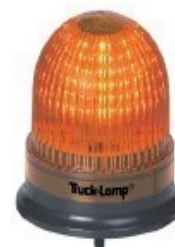

JBM33VY
24 LED Amber Heavy duty Light
Bolt On 152x170mm 10-80v

36 LED Amber Battery Powerd
Magnetic Mount Light 106-94mm
6V

JBM84VY-2-28
36 LED Amber Magnetic Mount
Light 106x94mm 10-30v

JBM84VY-28-10-30V
36 LED Amber Heavy Duty Bolt On
Light 4 Flash Patterns 128x111mm
10-80v