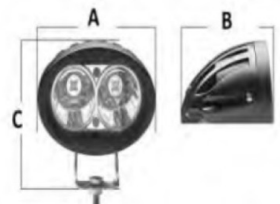

CODE: JBM9016 & JBM7008

DESCRIPTION: Aisle Warning Forklift Lamp JBM9016 9 Watt 9-32V Size 71mmx100mmx68mm
JBM7008 8Watt 12-32V Size: 143mmx82mmx137MM