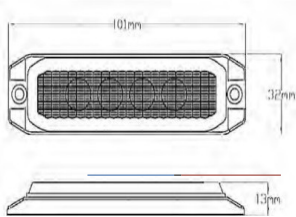

LED MODULES

CODE: JBM04

DESCRIPTION: 4 Way Self
Flashing 101x32x13mm

Available in Amber/Red Clear Lens