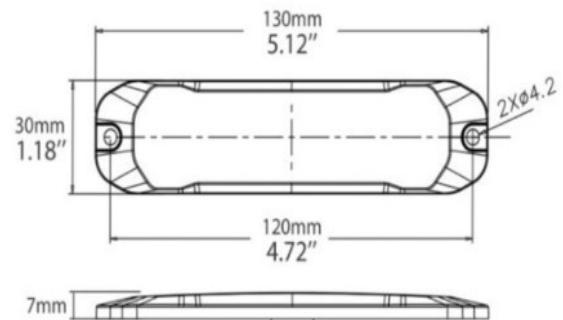

New

NEW

7W - DUAL COLOUR, ULTRA THIN, LOW PROFILE WARNING STROBES

NEW

PART NUMBER:
AMBER & WHITE

PART NUMBER:
RED & WHITE

**VOLTAGE:
12 - 24V**

**14 FLASH
PATTERNS**

RATING: IP67

ECE: R65

CODE: [JBMW04VAW](#) or [VRW](#)
DESCRIPTION: 4 Way Self

Flashing Ultra Slim (Stick On) DUAL MODE RED?WHITE or AMBER/WHITE