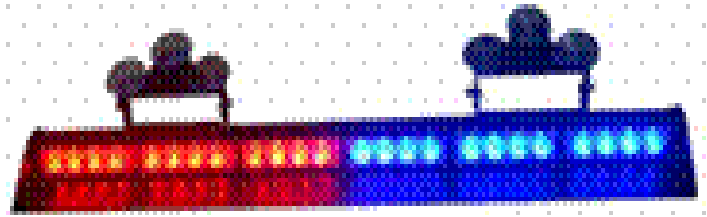

Deck/Dash Lights & Beacons

CODE: JBM30261

DESCRIPTION: Dash Light Duel

head 2x4 Head available in amber

CODE: JBM30286

DESCRIPTION: Dash light 6x4
Head available in Amber

160 x 125mm

CODE: JBMDM: