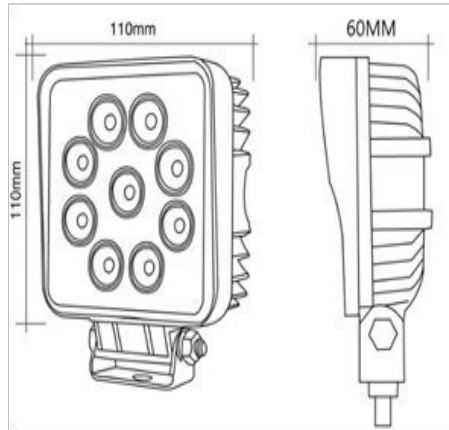

CODE: JBM5096B

DESCRIPTION: 9" LED Driving Light
With Flood Beam 220x245x65mm
96 Watt 3600LM 12-24v

CODE: JBML197VW-80

DESCRIPTION: LED Work Light
9x3 Watt 2250LM 12-24v
126x110x60mm

CODE: JBM5936

DESCRIPTION: 7" LED Light bar
36 Watt 2520LM 165x73x78