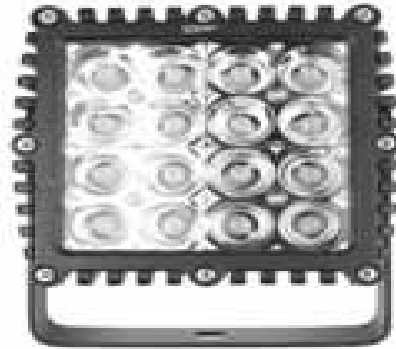

TEL: 0723751231 - 0609233213
E-mail: info@jbmautolights.co.za

SPOTLIGHTS

CODE: JBM9070

DESCRIPTION: High Power Work & Driving Light
Single swivel mounting bracket
Voltage: 10-30v
Lumens:8000
Size: 220mmx50mm

CODE: JBM5020G

DESCRIPTION: LED Driving Light 3"
Voltage 12-24v

CODE: JBM5048G

DESCRIPTION: LED Driving Light
5,5" Square
Voltage: 12-24v

NEW

NEW

HIGH POWER 10 LED WORK LAMP WITH
POSITION LIGHT

VOLTAGE: 12 - 24V

WATTS: 20W

LUMENS: 1550LM

SIZE: 101 X 101 X 36.5mm

COLOUR TEMP:
6000 - 6500K

RATING: IP67

CODE: JBM27W-E

DESCRIPTION: LED Driving Light 3"
27 Watt 12-24v 1600LM 128x108x36mm