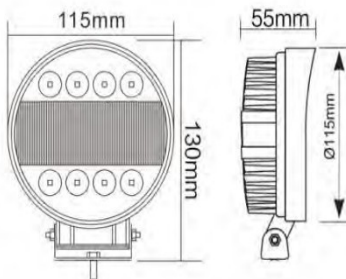

CODE: JBM5096B

DESCRIPTION: 9" LED Driving Light
With Flood Beam 220x245x65mm
96 Watt 3600LM 12-24v

CODE: JBML197VW-80

DESCRIPTION: LED Work Light
9x3 Watt 2250LM 12-24v
126x110x60mm

CODE: JBM5936

DESCRIPTION: 7" LED Light bar
36 Watt 2520LM 165x73x78

CODE: JBMW209

DESCRIPTION: 40x30W Led Bar lamp
8400LM 546 x 79 x 52mm 12-24v

CODE: JBML5029

DESCRIPTION: LED Spot Light
28 Watt 130x115x57- 9-32v 2100LM

CODE: JBM2210

DESCRIPTION: 48 Watt Led Work
Lamp 4000 Lumens
126x110x70mm 4000LM