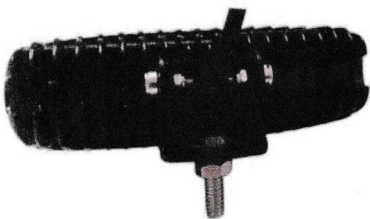

CODE: JBM5096B

DESCRIPTION: 9" LED Driving Light
With Flood Beam 220x245x65mm
96 Watt 3600LM 12-24v

CODE: JBML197VW-80

DESCRIPTION: LED Work Light
9x3 Watt 2250LM 12-24v
126x110x60mm

CODE: JBM5936

DESCRIPTION: 7" LED Light bar
36 Watt 2520LM 165x73x78

CODE: JBMW209

DESCRIPTION: 40x30W Led Bar lamp
8400LM 546 x 79 x 52mm 12-24v

CODE: JBML5029

DESCRIPTION: LED Spot Light
28 Watt 130x115x57- 9-32v 2100LM

CODE: JBM2210

DESCRIPTION: 48 Watt Led Work
Lamp 4000 Lumens
126x110x70mm 4000LM

TEL: 0723751231 - 0609233213 – OFFICE 0792432910

E-mail: info@jbmautolights.co.za

SPOTLIGHTS

TWO LAMPS PER BOX

CODE: JBMDRIVING LIGHT

DESCRIPTION: Twin Driving Lamps with day Time Running Function With wiring Harness and Plastic Clip Covers. IP67 9-30v 8400LM 152x52mm

CODE: JBM3036

DESCRIPTION: Heavy duty Work Lamp
Voltage 12-30v
Lumrns: 3850 - 4400LM
Size 105x130x53

MOUNTING BRACKET

CODE: JBM8472

DESCRIPTION: High power work 7 driving Light
Voltage: 9-30v 24x3 Watt
Lumens: 4500
Size: 165x130x80mm