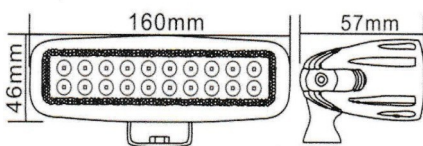

CODE: JBM3036

DESCRIPTION: Heavy duty Work Lamp
Voltage 12-30v
Lumrns: 3850 - 4400LM
Size 105x130x53

MOUNTING BRACKET

CODE: JBM8472

DESCRIPTION: High power work 7 driving Light
Voltage: 9-30v 24x3 Watt
Lumens: 4500
Size: 165x130x80mm