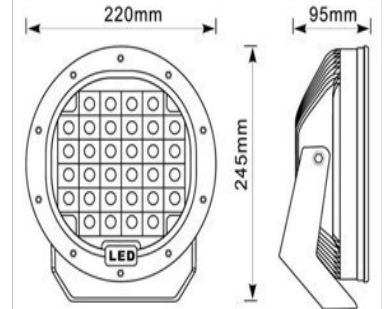

CODE: JBM5096B

DESCRIPTION: 9" LED Driving Light
With Flood Beam 220x245x65mm
96 Watt 3600LM 12-24v

CODE: JBML197VW-80

DESCRIPTION: LED Work Light
9x3 Watt 2250LM 12-24v
126x110x60mm

CODE: JBM5936

DESCRIPTION: 7" LED Light bar
36 Watt 2520LM 165x73x78