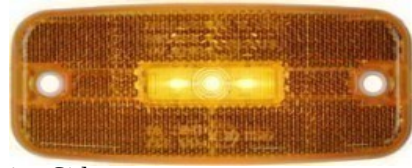

CODE: **JBML10**
DESCRIPTION: Retro-Reflector Side Marker
10-30v 130x30x14mm Flash Mount