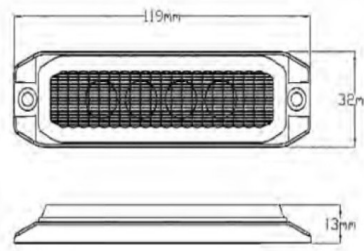

CODE: JBM06

DESCRIPTION: 6 Way Self

Flashing Led marker 119 x 32 x 13
mm 12-24v Available in Amber/Red/
White/Blue-
Clear Lens