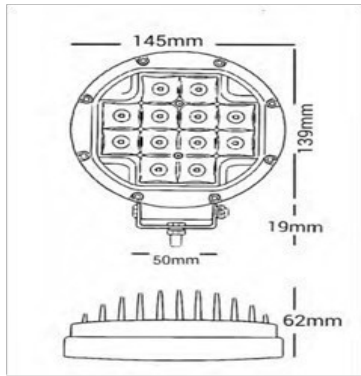

TEL: 0723751231 - 0609233213 - OFFICE - 0792432910

E-mail: info@jbmautolights.co.za

SPOTLIGHTS

CODE: JBM8836B

DESCRIPTION: 6" High Power LED Work Light
With High Beam 12x3 Watt 4 Amps 12-24v
140x145x63mm 3600LM
Also available in Black trimming