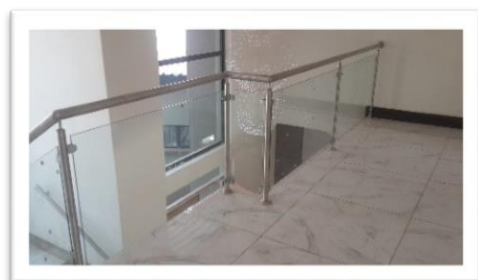

Our balustrades services include:

- Interior and exterior balustrades
- Stainless steel and mild steel balustrades
- Glass Balustrades