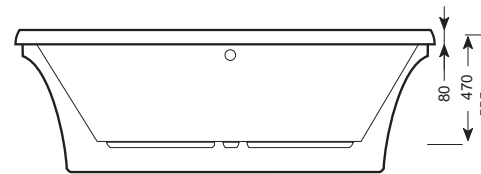

- Supplied with leg set and waste pipe extension.

- Water volume 225 litres

Product Code: KIT-XTC-185-WHI

SAP Code: BSD513112CQB

Barcode: 6009631116597

RECTANGULAR SKIRTED BATHS

CUBO SKIRTED

Newly refined design with wide shoulder interior for ultimate relaxation. It is Popular for whirlpool conversions

- Supplied with leg set and waste pipe extension.

- Water volume 190 litres

Product Code: KIT-CUB-170-WHI

SAP Code: BSD722032CQB

Barcode: 6009631113589

SICILY BOLD SKIRTED

Luxury contract / developer bath with top shelf, ideal for personal items.