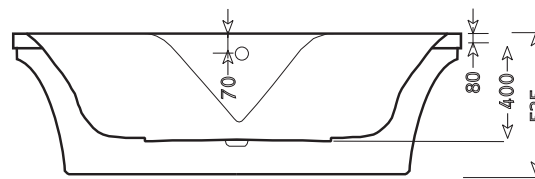

SICILY BOLD SKIRTED

Luxury contract / developer bath with top shelf, ideal for personal items.

- Supplied with leg set and waste pipe extension.

- Water volume 190 litres

Product Code: KIT-SIC-170-WHI

SAP Code: BBR776642CQB

Barcode: 6009631 | 16658