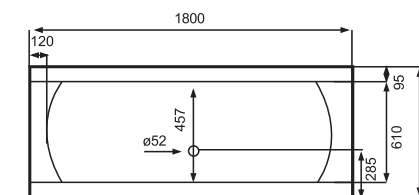

ELEGANCIA CENTRE WASTE SKIRTED

The perfect embrace. Award-winning design. Striking aesthetic. Strong, square lines. Free-standing bath with acrylic surround. Wider ledge on one side for personal bathing essentials.

- Supplied with leg set and waste pipe extension.

- Water volume 240 litres

1700
Product Code: KIT-ELE-178-WHI
SAP Code: BBS604642CQB
Barcode: 6009631116627

1800
Product Code: KIT-ELE-180-WHI
SAP Code: BSD101032CQB
Barcode: 6009631116634

MODEL	LENGTH	WIDTH	DEPTH	HEIGHT	A	B	C
1700	1700	800	450	590	1197	1535	620
1800	1800	800	450	590	1165	1614	610