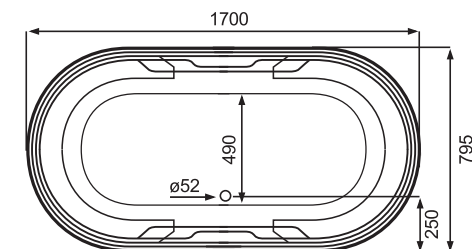

JENNA SKIRTED

Perfect balance, from one end to the other. New European design. Free-standing bath. Elegant curves. Ideal for a modern-sized bathroom. Matching acrylic surround.

- Supplied with leg set and waste pipe extension.
- Water volume 200 litres

Product Code: KITJEN-170-WHI
SAP Code: BSD213032CQB
Barcode: 6009631116580