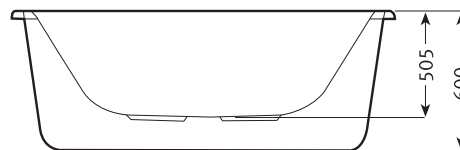

MARIO NOVELLA SKIRTED

New modern wide oval free standing bath with unparalleled comfort and matching acrylic surround

- Supplied with leg set and waste pipe extension.

- Water volume 230 litres

Product Code: KIT-MAR-180-WHI

SAP Code: BSD505032CQB

Barcode: 6009631 | 16009