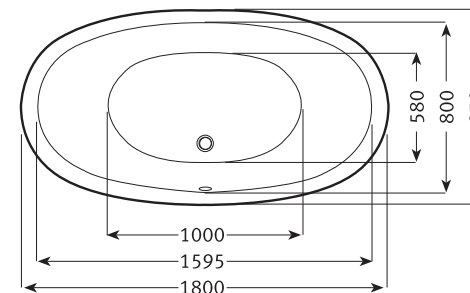

MARIO NOVELLA SKIRTED

New modern wide oval free standing bath with unparalleled comfort and matching acrylic surround

- Supplied with leg set and waste pipe extension.

- Water volume 230 litres

Product Code: KIT-MAR-180-WHI

SAP Code: BSD505032CQB

Barcode: 6009631 | 16009