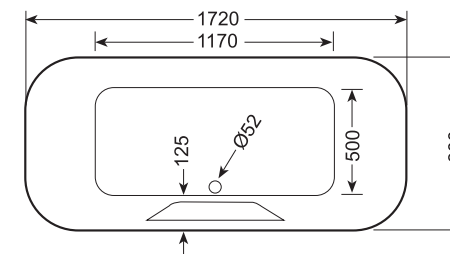

FLOW SUPREME

Elegant flowing lines, modern and minimalistic. Distinctive clean square design with ergonomic slope. Perfect Finish.

- Supplied with leg set and waste pipe extension.

- Water volume 200 litres

Product Code: 01-FP-BM403-ANNL

SAP Code: BBF10263-2CQ

Barcode: 6009631116450