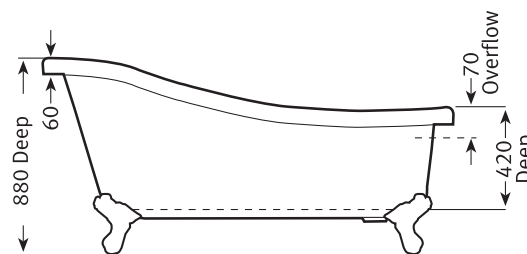

VICTORIAN SLIPPER

Free standing old world bath featuring hygienic acrylic on the backing and inside the bath. The perfect choice for style, class, luxury and beautiful pleasure.

- Supplied with coated metal cast legs
- Water volume 220 litres

Product Code: KIT-VIC-170-WHI
SAP Code: BBF003502CQB
Barcode: 6009631116627