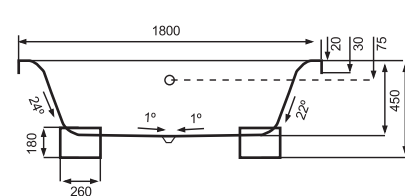

MODEL	LENGTH	WIDTH	DEPTH	HEIGHT	A	B
1700	1700	800	450	595	1560	620
1800	1800	800	450	595	1560	610

OVAL SKIRTED BATHS

FLOW SKIRTED

Perfect balance, from one end to the other. New European design. Free-standing bath. Elegant curves. Ideal for a modern-sized bathroom. Matching acrylic surround.