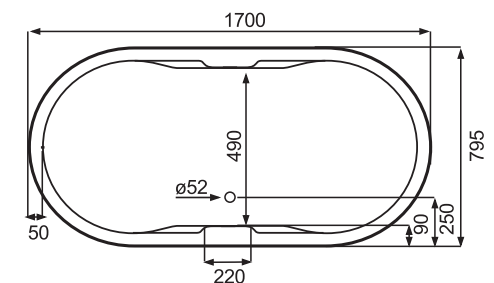

JENNA WITH WOODEN FEET

An Oval, modern freestanding bath, cast from resin with a solid wooden plinth.

- Supplied with wooden feet
- Water volume 200 litres

Product Code: KITJEN-170-MAH
SAP Code: BSD213112CQB
Barcode: 6009631116658