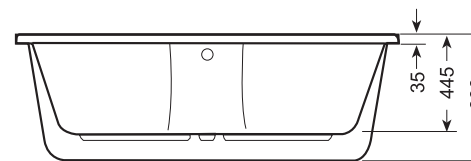

FLOW SUPREME

Elegant flowing lines, modern and minimalistic. Distinctive clean square design with ergonomic slope. Perfect Finish.

- Supplied with leg set and waste pipe extension.

- Water volume 200 litres

Product Code: 01-FP-BM403-ANNL

SAP Code: BBF10263-2CQ

Barcode: 6009631116450