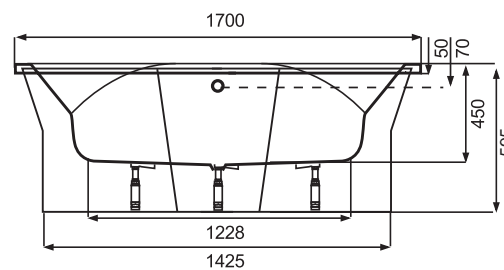

JENNA SKIRTED

Perfect balance, from one end to the other. New European design. Free-standing bath. Elegant curves. Ideal for a modern-sized bathroom. Matching acrylic surround.

- Supplied with leg set and waste pipe extension.
- Water volume 200 litres

Product Code: KITJEN-170-WHI
SAP Code: BSD213032CQB
Barcode: 6009631116580