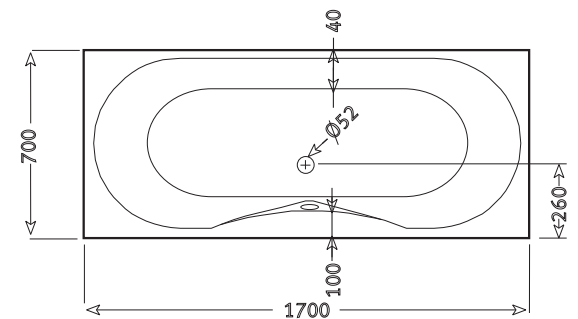

SICILY BOLD SKIRTED

Luxury contract / developer bath with top shelf, ideal for personal items.

- Supplied with leg set and waste pipe extension.

- Water volume 190 litres

Product Code: KIT-SIC-170-WHI

SAP Code: BBR776642CQB

Barcode: 6009631 | 16658