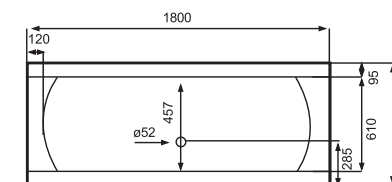

MODEL	LENGTH	WIDTH	DEPTH	HEIGHT	A	B
1700	1700	800	450	595	1560	620
1800	1800	800	450	595	1560	610

OVAL SKIRTED BATHS

FLOW SKIRTED

Perfect balance, from one end to the other. New European design. Free-standing bath. Elegant curves. Ideal for a modern-sized bathroom. Matching acrylic surround.