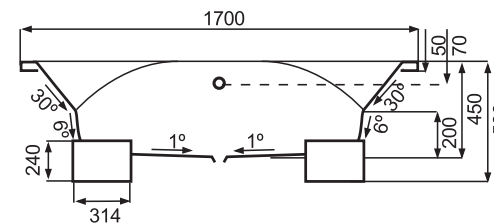

JENNA WITH WOODEN FEET

An Oval, modern freestanding bath, cast from resin with a solid wooden plinth.

- Supplied with wooden feet
- Water volume 200 litres

Product Code: KITJEN-170-MAH
SAP Code: BSD213112CQB
Barcode: 6009631116658