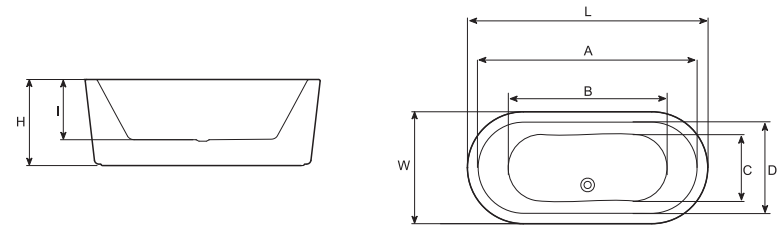

KATE WOBURN

Fall in love. Simple, handcrafted design. Modern, contemporary style. Two sizes to grace any size bathroom. Sculptured style and finishes that will last a lifetime. A tranquil experience that will last beyond bath time.

- Supplied with leg set and waste pipe extension.

- Water volume 220 litres

1700
Product Code: 01-FP-BM338-ANNL
SAP Code: BBF10363-2CQ
Barcode: 6009631114678

1800
Product Code: 01-FP-BM337-ANNL
SAP Code: BBF10463-2CQ
Barcode: 6009631114661

MODEL	LENGTH	WIDTH	DEPTH	HEIGHT	A	B	C
1700	1660	770	460	600	970	1470	615
1800	1765	800	460	600	1100	1585	625