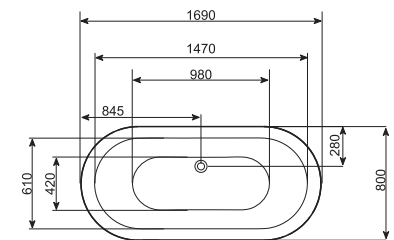

ROYAL BOLTON

A royal affair. Innovation designed without compromise. A one-piece, seamless bath. Pure bathing indulgence. Timeless, classic looks and cutting edge technology – a perfect mix.

- Supplied with leg set and waste pipe extension.

- Water volume 200 litres

1700
Product Code: 01-FP-BM336-ANNL
SAP Code: BBF10563-2CQ
Barcode: 6009631114685

1800
Product Code: 01-FP-BM339-ANNL
SAP Code: BBF10663-2CQ
Barcode: 6009631116078

MODEL	LENGTH	WIDTH	DEPTH	HEIGHT	A	B	C
1700	1690	800	457	600	980	1470	610
1800	1800	850	470	620	980	1600	580