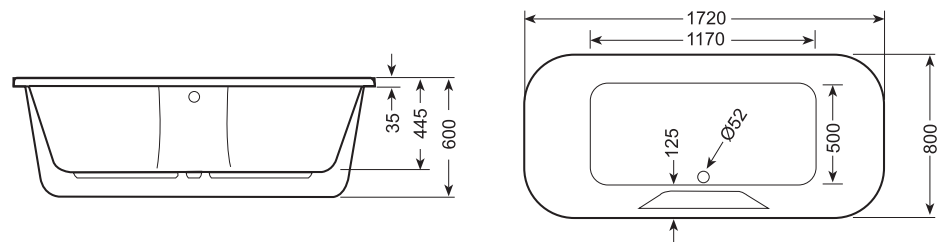

FLOW SKIRTED

Perfect balance, from one end to the other. New European design. Free-standing bath. Elegant curves. Ideal for a modern-sized bathroom. Matching acrylic surround.

- Supplied with leg set and waste pipe extension.
- Water volume 200 litres

Product Code: KIT-FLO-170-WHI
SAP Code: BSD740032CQB
Barcode: 6009631116573