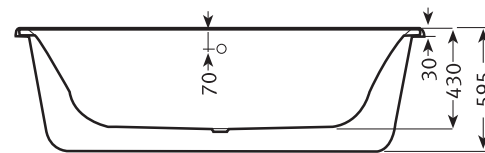

XTACY SKIRTED

Traditional free standing beauty, uncluttered clean design, surround constructed from matching hygienic acrylic. Optional polished stainless steel rail

- Supplied with leg set and waste pipe extension.

- Water volume 225 litres

Product Code: KIT-XTC-185-WHI

SAP Code: BSD513112CQB

Barcode: 6009631116597