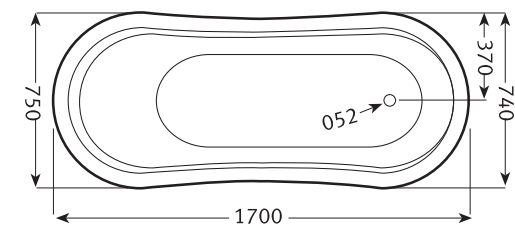

VICTORIAN SLIPPER

Free standing old world bath featuring hygienic acrylic on the backing and inside the bath. The perfect choice for style, class, luxury and beautiful pleasure.

- Supplied with coated metal cast legs
- Water volume 220 litres

Product Code: KIT-VIC-170-WHI
SAP Code: BBF003502CQB
Barcode: 6009631116627