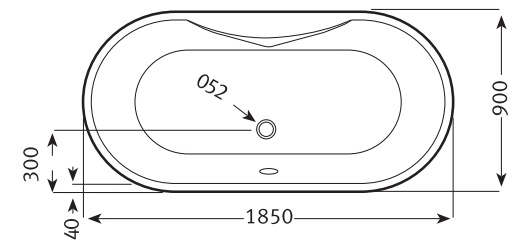

- Supplied with leg set and waste pipe extension.

- Water volume 230 litres

Product Code: KIT-MAR-180-WHI

SAP Code: BSD505032CQB

Barcode: 6009631 | 16009

XTACY SKIRTED

Traditional free standing beauty, uncluttered clean design, surround constructed from matching hygienic acrylic. Optional polished stainless steel rail

- Supplied with leg set and waste pipe extension.

- Water volume 225 litres

Product Code: KIT-XTC-185-WHI

SAP Code: BSD513112CQB

Barcode: 6009631116597

RECTANGULAR SKIRTED BATHS

CUBO SKIRTED

Newly refined design with wide shoulder interior for ultimate relaxation. It is Popular for whirlpool conversions