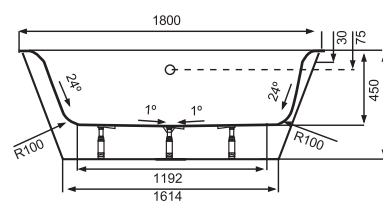

DIVA SKIRTED

Newly refined design with wide shoulder interior for ultimate relaxation. It is Popular for whirlpool conversions

- Supplied with leg set and waste pipe extension.

- Water volume 240 litres

1700
Product Code: KIT-DIV-178-WHI
SAP Code: BSD503032CQB
Barcode: 6009631116627

1800
Product Code: KIT-DIV-180-WHI
SAP Code: BBR730672CQB
Barcode: 6005562085742

MODEL	LENGTH	WIDTH	DEPTH	HEIGHT	A	B	C
1700	1700	800	450	590	1239	1614	610
1800	1800	800	450	590	1192	1614	610