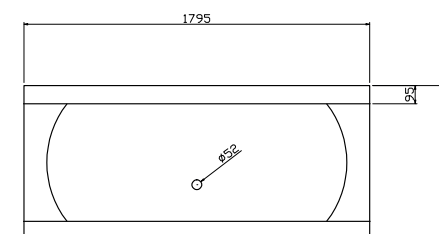

ELEGANCIA SUPREME

A name to remember. Elegant. Minimalistic. Perfect, clean square lines with a distinctive, ergonomically designed soft-curve back slope. Perfect comfort. Perfect finish.

- Supplied with leg set and waste pipe extension.

- Water volume 180 litres

Product Code: 01-FP-BM402-ANNL

SAP Code: BBF10163-2CQ

Barcode: 6009631114661