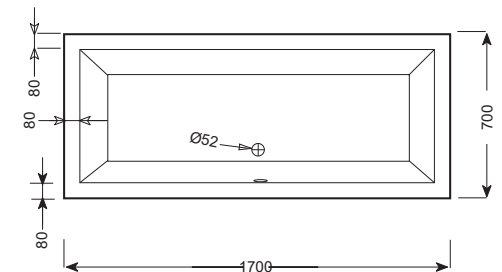

CUBO SKIRTED

Newly refined design with wide shoulder interior for ultimate relaxation. It is Popular for whirlpool conversions

- Supplied with leg set and waste pipe extension.

- Water volume 190 litres

Product Code: KIT-CUB-170-WHI

SAP Code: BSD722032CQB

Barcode: 6009631113589