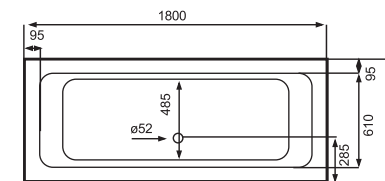

DIVA SKIRTED

Newly refined design with wide shoulder interior for ultimate relaxation. It is Popular for whirlpool conversions

- Supplied with leg set and waste pipe extension.

- Water volume 240 litres

1700
Product Code: KIT-DIV-178-WHI
SAP Code: BSD503032CQB
Barcode: 6009631116627

1800
Product Code: KIT-DIV-180-WHI
SAP Code: BBR730672CQB
Barcode: 6005562085742

MODEL	LENGTH	WIDTH	DEPTH	HEIGHT	A	B	C
1700	1700	800	450	590	1239	1614	610
1800	1800	800	450	590	1192	1614	610