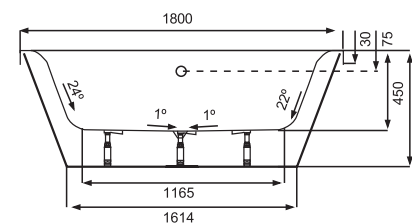

ELEGANCIA CENTRE WASTE SKIRTED

The perfect embrace. Award-winning design. Striking aesthetic. Strong, square lines. Free-standing bath with acrylic surround. Wider ledge on one side for personal bathing essentials.

- Supplied with leg set and waste pipe extension.

- Water volume 240 litres

1700
Product Code: KIT-ELE-178-WHI
SAP Code: BBS604642CQB
Barcode: 6009631116627

1800
Product Code: KIT-ELE-180-WHI
SAP Code: BSD101032CQB
Barcode: 6009631116634

MODEL	LENGTH	WIDTH	DEPTH	HEIGHT	A	B	C
1700	1700	800	450	590	1197	1535	620
1800	1800	800	450	590	1165	1614	610