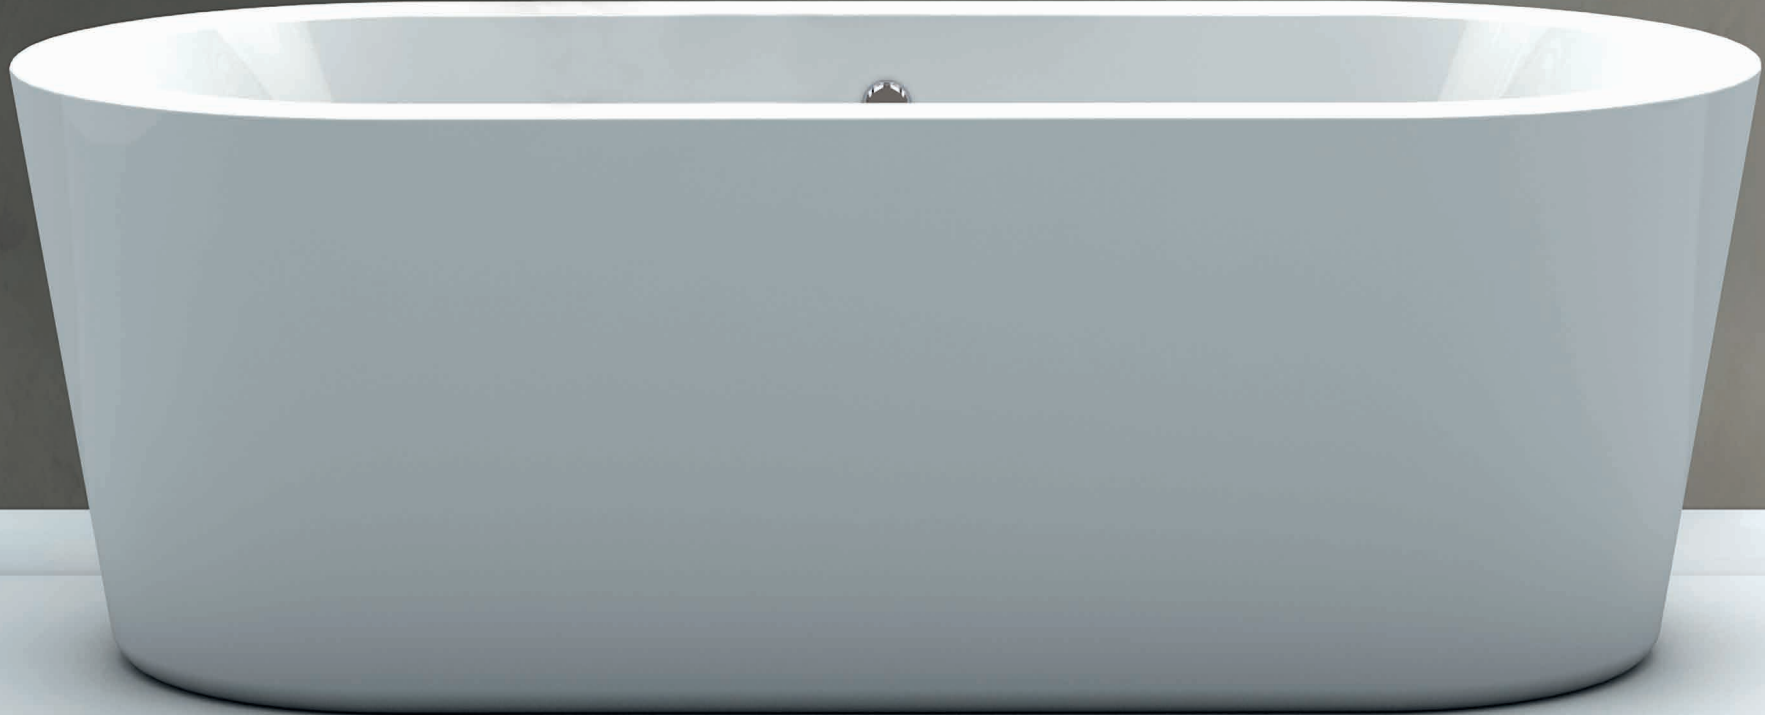

PART OF **LIXIL**