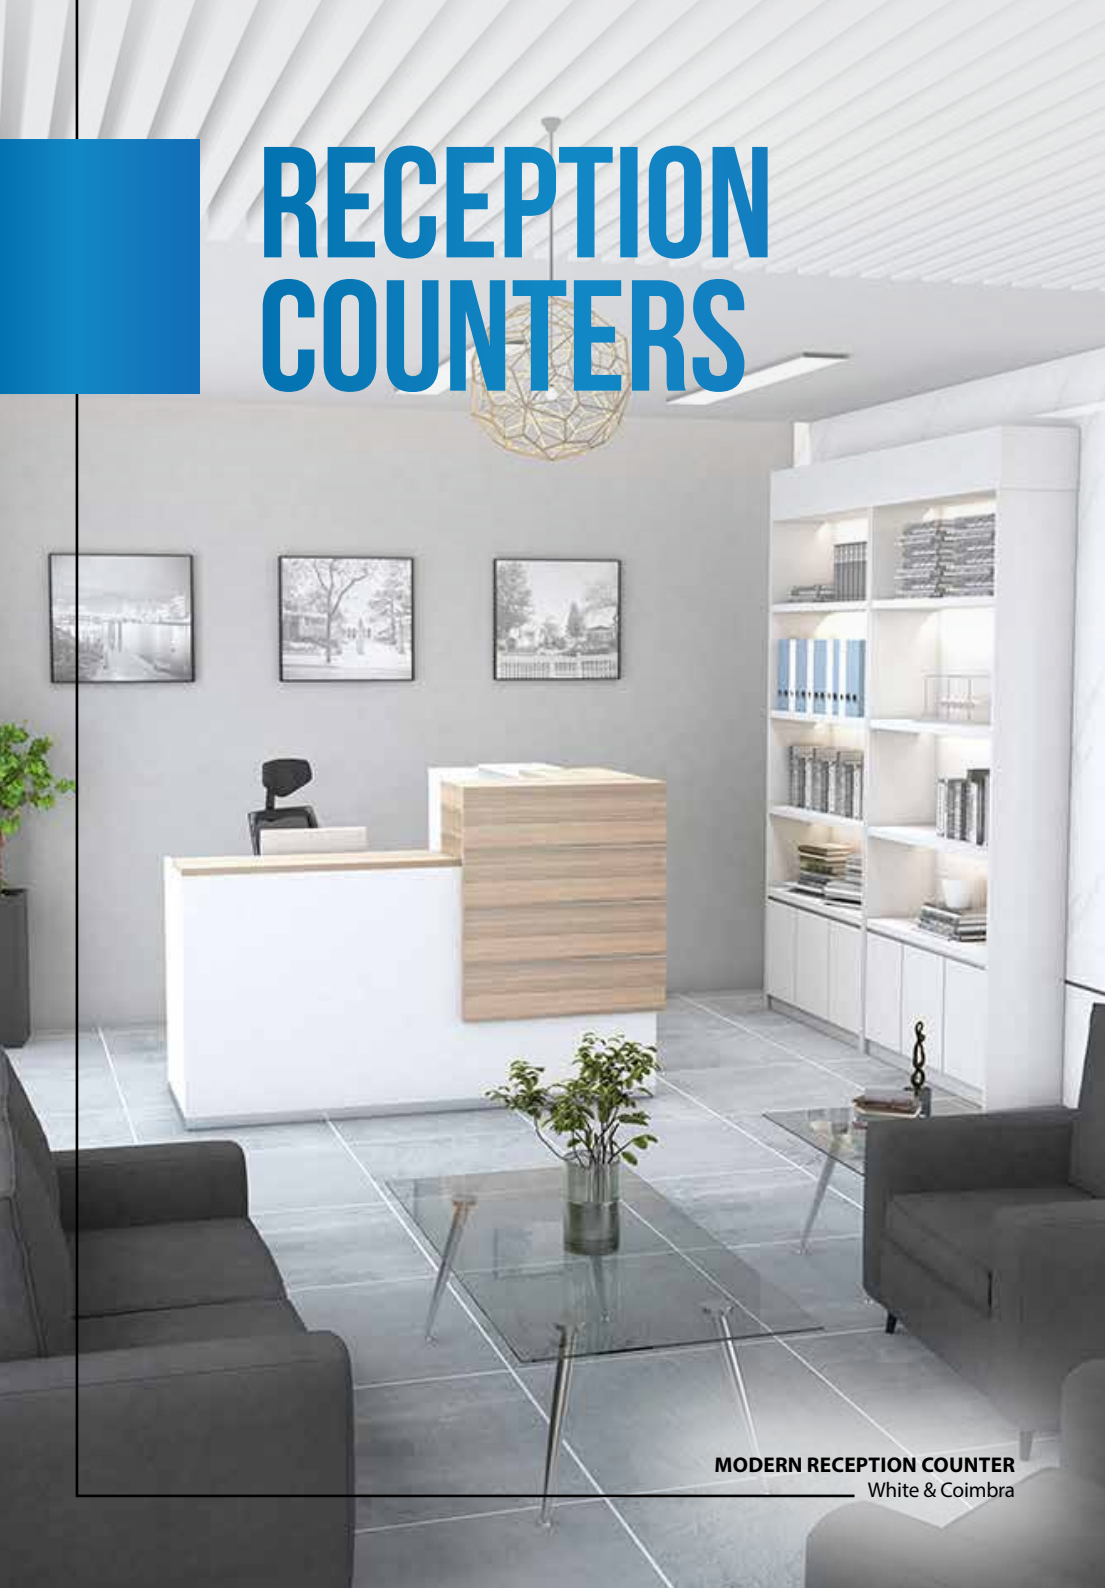

RITZ ROUND CONFERENCE TABLE

1200mm Diameter, 32mm round melamine top
Cross loop steel base

OPTIONAL EXTRAS

① Vega High Back Chair.

AVAILABLE FRAME COLOURS:

White

Black

AVAILABLE MELAMINE DESK TOP (32MM) COLOURS:

White

Coimbra

Monument
Oak

RECEPTION COUNTERS

MODERN RECEPTION COUNTER
White & Coimbra

MODERN RECEPTION COUNTER

1800 x 700 x 1100mm
32mm Work Surface

AVAILABLE TWO
TONE COLOURS:

Coimbra
& White Monument
Oak & Black

**Also available in L-Shape on Order*

BETA RECEPTION COUNTER

1800 x 700 x 1100mm
32mm Work Surface

AVAILABLE TWO
TONE COLOURS:

Coimbra
& White Monument
Oak & Black

ACCESSORIES