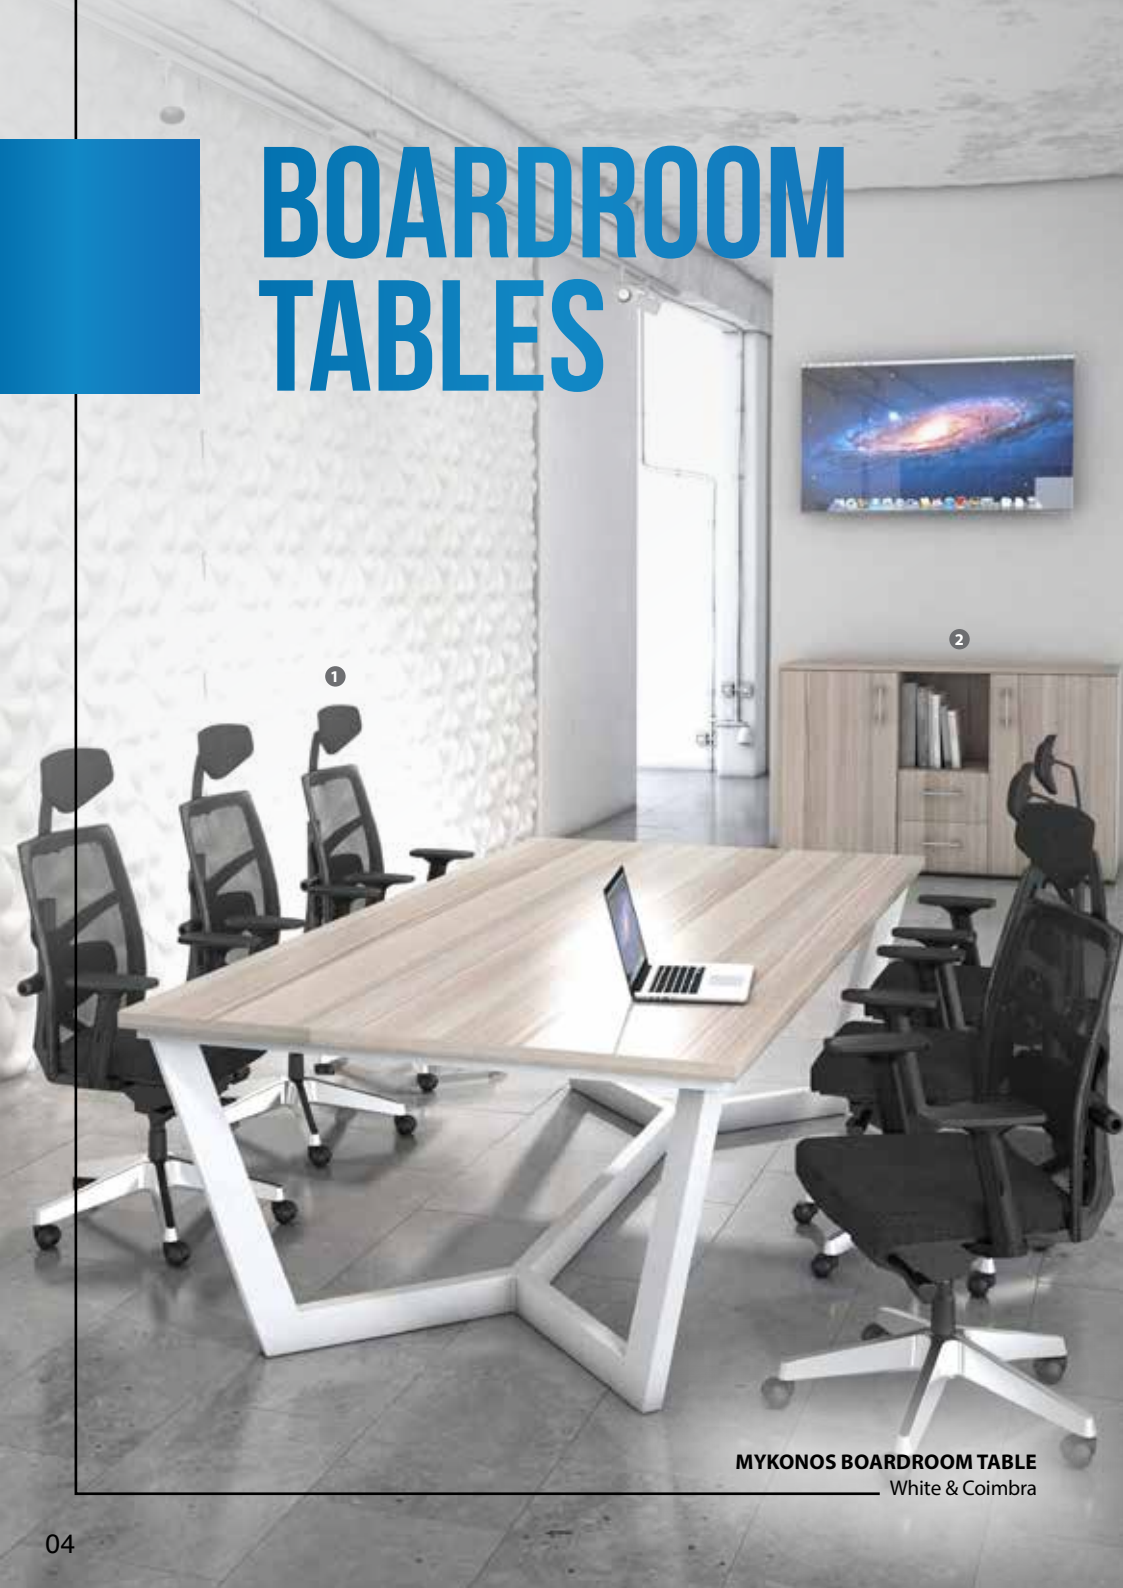

SMART BENCH CONNECT BOARDROOM TABLE

White

**OUR TRADING
HISTORY,
WHY PARTNER
WITH US?**

BOARDROOM TABLES

MYKONOS BOARDROOM TABLE

AVAILABLE SIZES:

- 2400 x 1215 (6 Seater) - In-Stock
- 2700 x 1215 (8 Seater) - To Order
- 3000 x 1400 (10 Seater) - To Order
- 3200 x 1400 (12 Seater) - To Order

Monument
Oak

MYKONOS BOARDROOM TABLE
White & Coimbra

SMART BENCH CONNECT BOARDROOM TABLE
Black & Monument Oak

SMART BENCH CONNECT BOARDROOM TABLE

AVAILABLE SIZES:

- 2400 x 1215 (6 Seater) - In-Stock
- 2700 x 1215 (8 Seater) - To Order
- 3000 x 1400 (10 Seater) - To Order
- 3200 x 1400 (12 Seater) - To Order