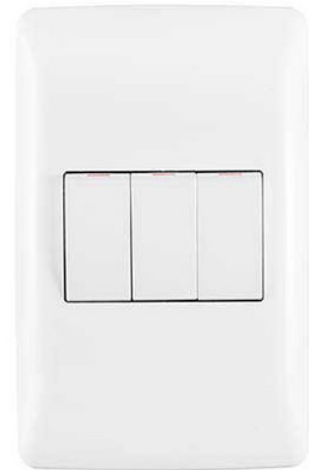

# Crabtree Diamond Range

All products are linked to our online store - Follow the links to view pricing and delivery times.

Crabtree Diamond 1 Lever Light Switch

10011/601

Crabtree Diamond 1 Lever 2 Way Light Switch

10012/601

Crabtree Diamond 2 Lever 1 Way & 2 Way Light Switch

10022/601

Crabtree Diamond 2 Lever 2x2 Way Light Switch

10023/601

Crabtree Diamond 2 Lever Light Switch

10021/601

Crabtree Diamond 3 Lever 1x1 Way & 2x2 Way Light Switch

10033/601

Crabtree Diamond 3 Lever 2x1 Way & 1x2 Way Light Switch

10032/601

Crabtree Diamond 3 Lever Light Switch

10031/601

Crabtree Diamond 4 Lever Light Switch

10041/601

Crabtree Diamond 1 Lever 2 Way Light Switch 100x100mm

# Crabtree Diamond Range

All products are linked to our online store - Follow the links to view pricing and delivery times.

Crabtree Diamond 1 Lever Double Pole Light Switch

12016/601

Crabtree Diamond 1 Lever Light Switch 100x100mm