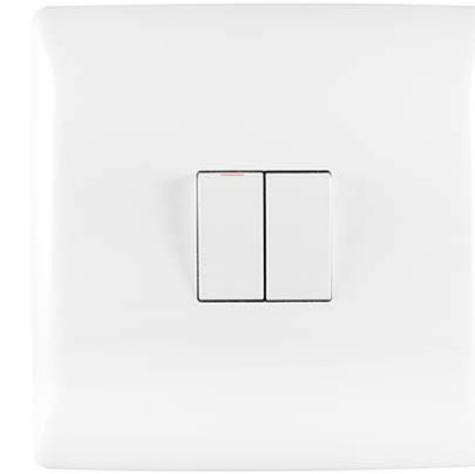

10012/601

Crabtree Diamond 2 Lever 1 Way & 2 Way Light Switch

10022/601

Crabtree Diamond 2 Lever 2x2 Way Light Switch

10023/601

Crabtree Diamond 2 Lever Light Switch

10021/601

Crabtree Diamond 3 Lever 1x1 Way & 2x2 Way Light Switch

10033/601

Crabtree Diamond 3 Lever 2x1 Way & 1x2 Way Light Switch

10032/601

Crabtree Diamond 3 Lever Light Switch

10031/601

Crabtree Diamond 4 Lever Light Switch

10041/601

Crabtree Diamond 1 Lever 2 Way Light Switch 100x100mm

# Crabtree Diamond Range

All products are linked to our online store - Follow the links to view pricing and delivery times.

Crabtree Diamond 1 Lever Double Pole Light Switch

12016/601

Crabtree Diamond 1 Lever Light Switch 100x100mm

12011/601

Crabtree Diamond 2 Lever 1x1 Way & 1x2 Way Light Switch 100x100mm

12022/601

Crabtree Diamond 2 Lever Light Switch 100x100mm

12021/601

Crabtree Diamond 3 Lever Light Switch 100x100mm

12031/601

Crabtree Diamond 4 Lever Light Switch 100x100mm