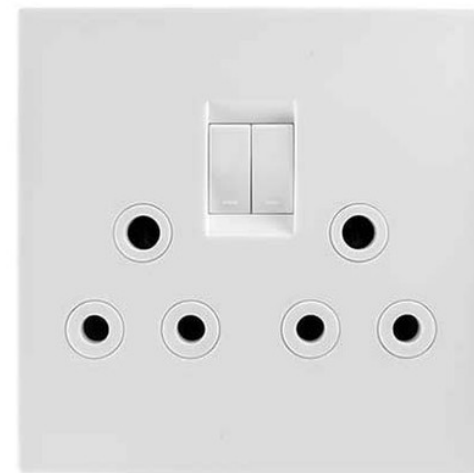

# Crabtree Topaz Range

All products are linked to our online store - Follow the links to view pricing and delivery times.

Crabtree Topaz 1 Lever Light Switch

15112/601

Crabtree Topaz 2 Lever Light Switch

15122/601

Crabtree Topaz 3 Lever Light Switch

15132/601

Crabtree Topaz 4 Lever Light Switch

15142/601

Crabtree Topaz 16A Socket + 2 Euro Slimline Sockets

15223/601

Crabtree Topaz 30A 2 Pole Stove Isolator

15225/601

Crabtree Topaz 4 Euro Slimline Switched Socket

15224/601

Crabtree Topaz Double 16A Switched Socket

15222/601

Crabtree Topaz Single 16A Switched Socket

15221/601