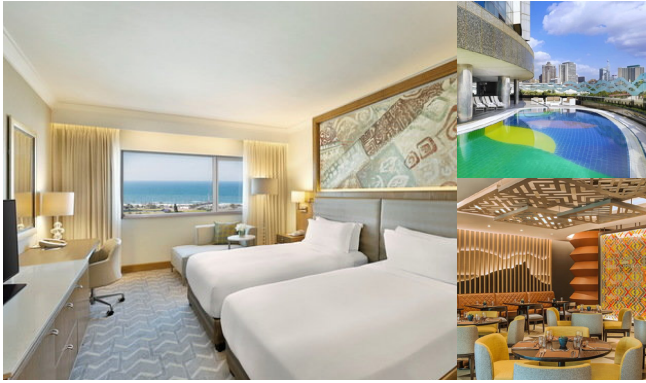

### Hilton Hotel

Location: Durban ★ 5 star

Stay at this landmark hotel in central Durban offering superb accommodation a minute's walk from the International Convention Center. This hotel features great amenities and easy access to sandy beaches and the business district. Enjoy impressive views of the city or KwaZulu-Natal coastline from all guest rooms.