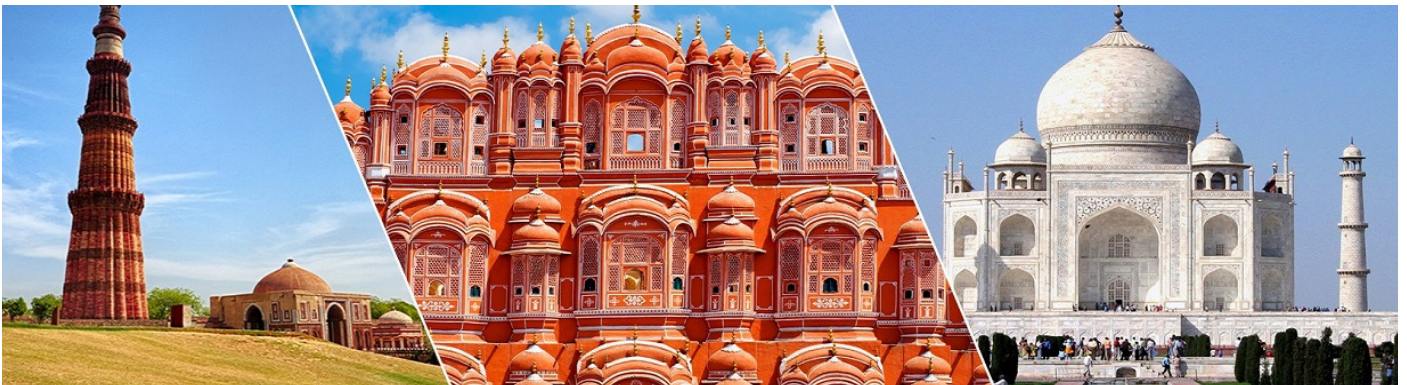

### Bayview Resort

**Location:** Swakopmund ★ 4 star

Situated on the beach, all 44 Suites overlook the Atlantic Ocean. This brand new resort is a one of a kind in Namibia and offers luxury, tranquility, spectacular views and friendly staff. Relax in the heated pool while enjoying a designer cocktail with the Namib dunes in the background. A variety of activities can be booked and enjoyed using the resort as a base.

## INDIA - Golden Triangle Tour - 5 Nights

Visit India and follow the famous Golden Triangle. Enjoy the perfect introduction to India's three most popular destinations - Delhi Agra and Jaipur - as we explore the icons and discover the secrets of this fascinating region. Experience the history of massive forts, the opulence and splendour of Rajasthan's palaces, the bustle and buzz of markets and bazaar and the traditions of proud heritage. Travel through a land full of contrasts on this compact India tour, jam-packed with unforgettable highlights.