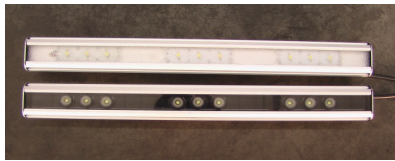

18 W Standard Diff / Lensed		Price Excl	R 450
Voltage 12 , 24 , 36 VDC , 110-220 VAC	Beam Angle	Price Excl (220VAC)	R 660
	30°,45°, 60°120°	Lumens 2200	CRI >70
Current 2.1 A on 12VDC 0.12 A on 220 V	Connected Power		25 W
	Im/w 123	Colour Temp 3000K , 4000K , 5000K	Size 500 x 65 x 37
		Weight 1.6 Kg	up to IP67 optional