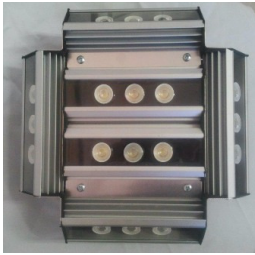

36 W Bulkhead			Price Excl	R 1 950
Voltage 110-220 VAC		Beam Angle		
		360° x 120°	Lumens	CRI >70
Current 0.16 A on 220 V		Connected Power 42 W		
lm/w 123	Colour Temp 3000K , 4000K , 5000K	Size 280 x 280 x 110	Weight 2.7 Kg	up to IP67 optional