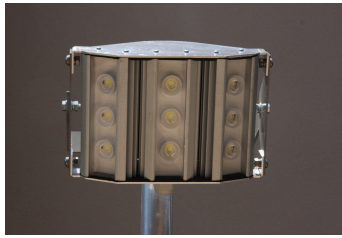

9 W BE Flood light		Price Excl	R 930
Voltage 12 VDC	Beam Angle		
	30°,45°, 60°120°	Lumens 1000	CRI >70
Current 1 A on 12VDC	Connected Power		
lm/w 123	Colour Temp 3000K , 4000K , 5000K	Size	Weight up to IP67 optional