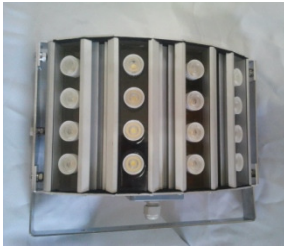

32 W BE Flood light		Price Excl	R 1 800
Voltage 12 , 24 , 36 VDC , 110-220 VAC		Beam Angle	Price Excl (220VAC)
		100° x 45°	Lumens 3370 CRI >70
Current 3.7 A on 12VDC 0.2 A on 220 V		Connected Power 38 W	
lm/w 123	Colour Temp 3000K , 4000K , 5000K	Size 160 x 230 x 125	Weight 2.2 Kg up to IP67 optional