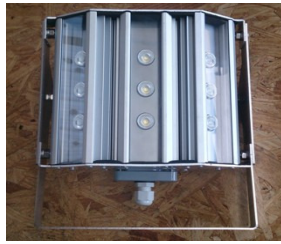

18 W BE Flood		Price Excl	R 960
Voltage 12 , 24 , 36 VDC , 110-220 VAC	Beam Angle	Price Excl (220VAC)	R 1 250
	110° x 45°	Lumens 1890	CRI >70
Current 2.1 A on 12VDC 0.12 A on 220 V	Connected Power		25 W
	Im/w 123	Colour Temp 3000K , 4000K , 5000K	Size 160 x 195 x 100
		Weight 1.8 Kg	up to IP67 optional