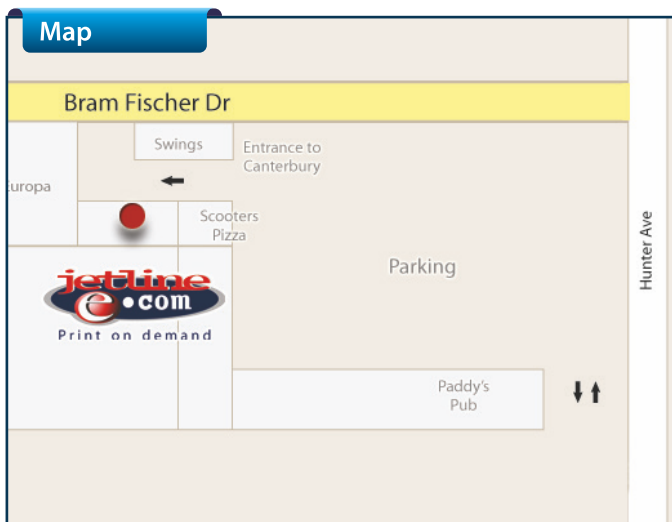

Presentation Folders

500 Full Colour Presentation Folders for as little as
R6.25 each

Follow us

www.jetline.co.za

From CMYK artwork supplied on disk
 Delivery 7 working days • Prices exclude VAT

Where to find us