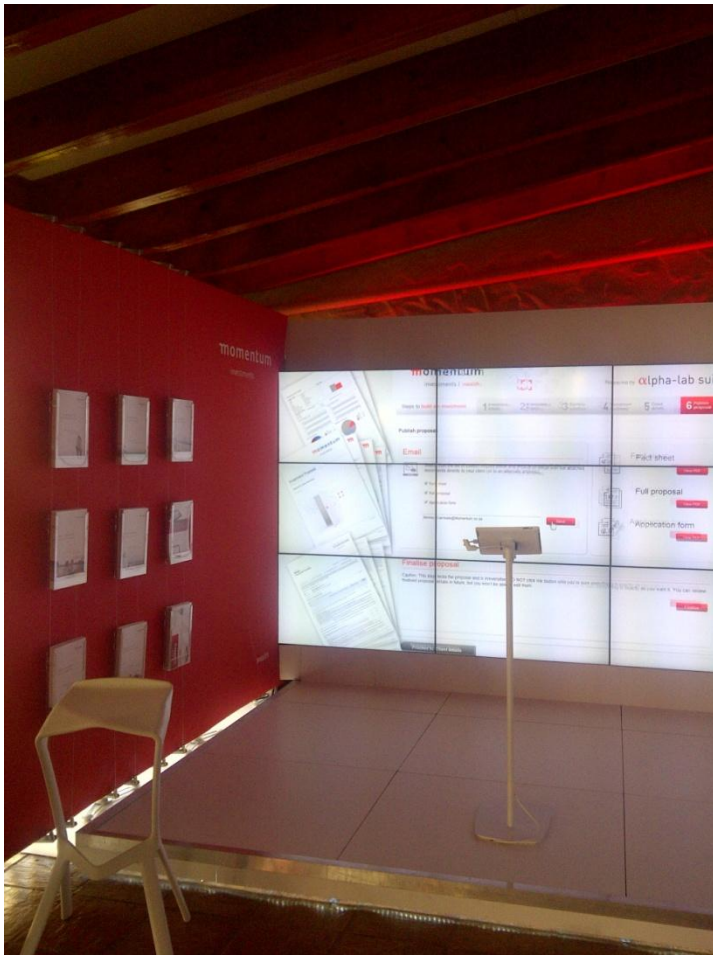

Modular Exhibition Stand. Utilising fabric walls, video wall, ipad interaction and raised flooring.