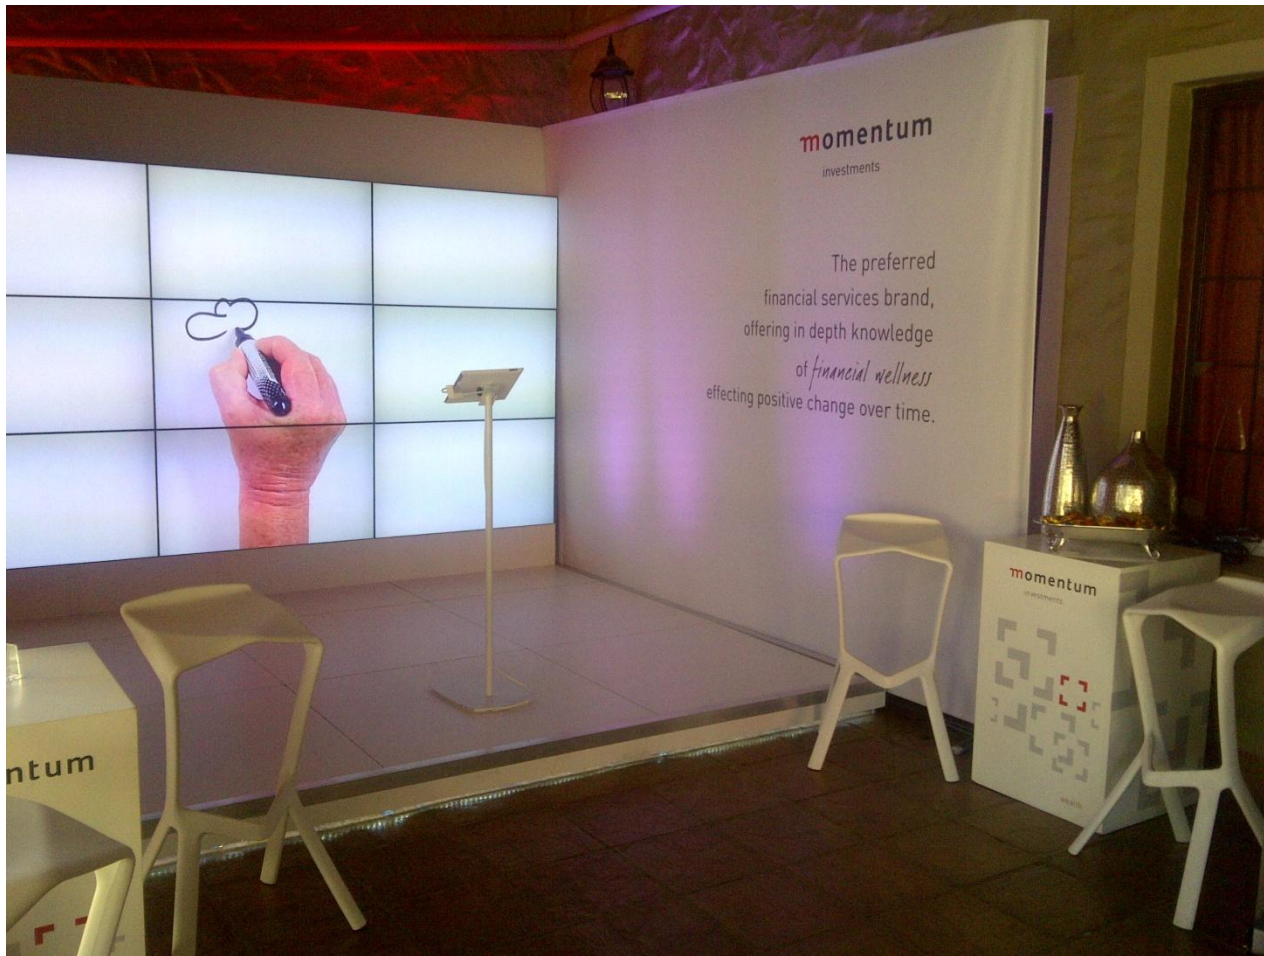

Modular Exhibition Stand. Utilising raised flooring, video wall and fabric walls.