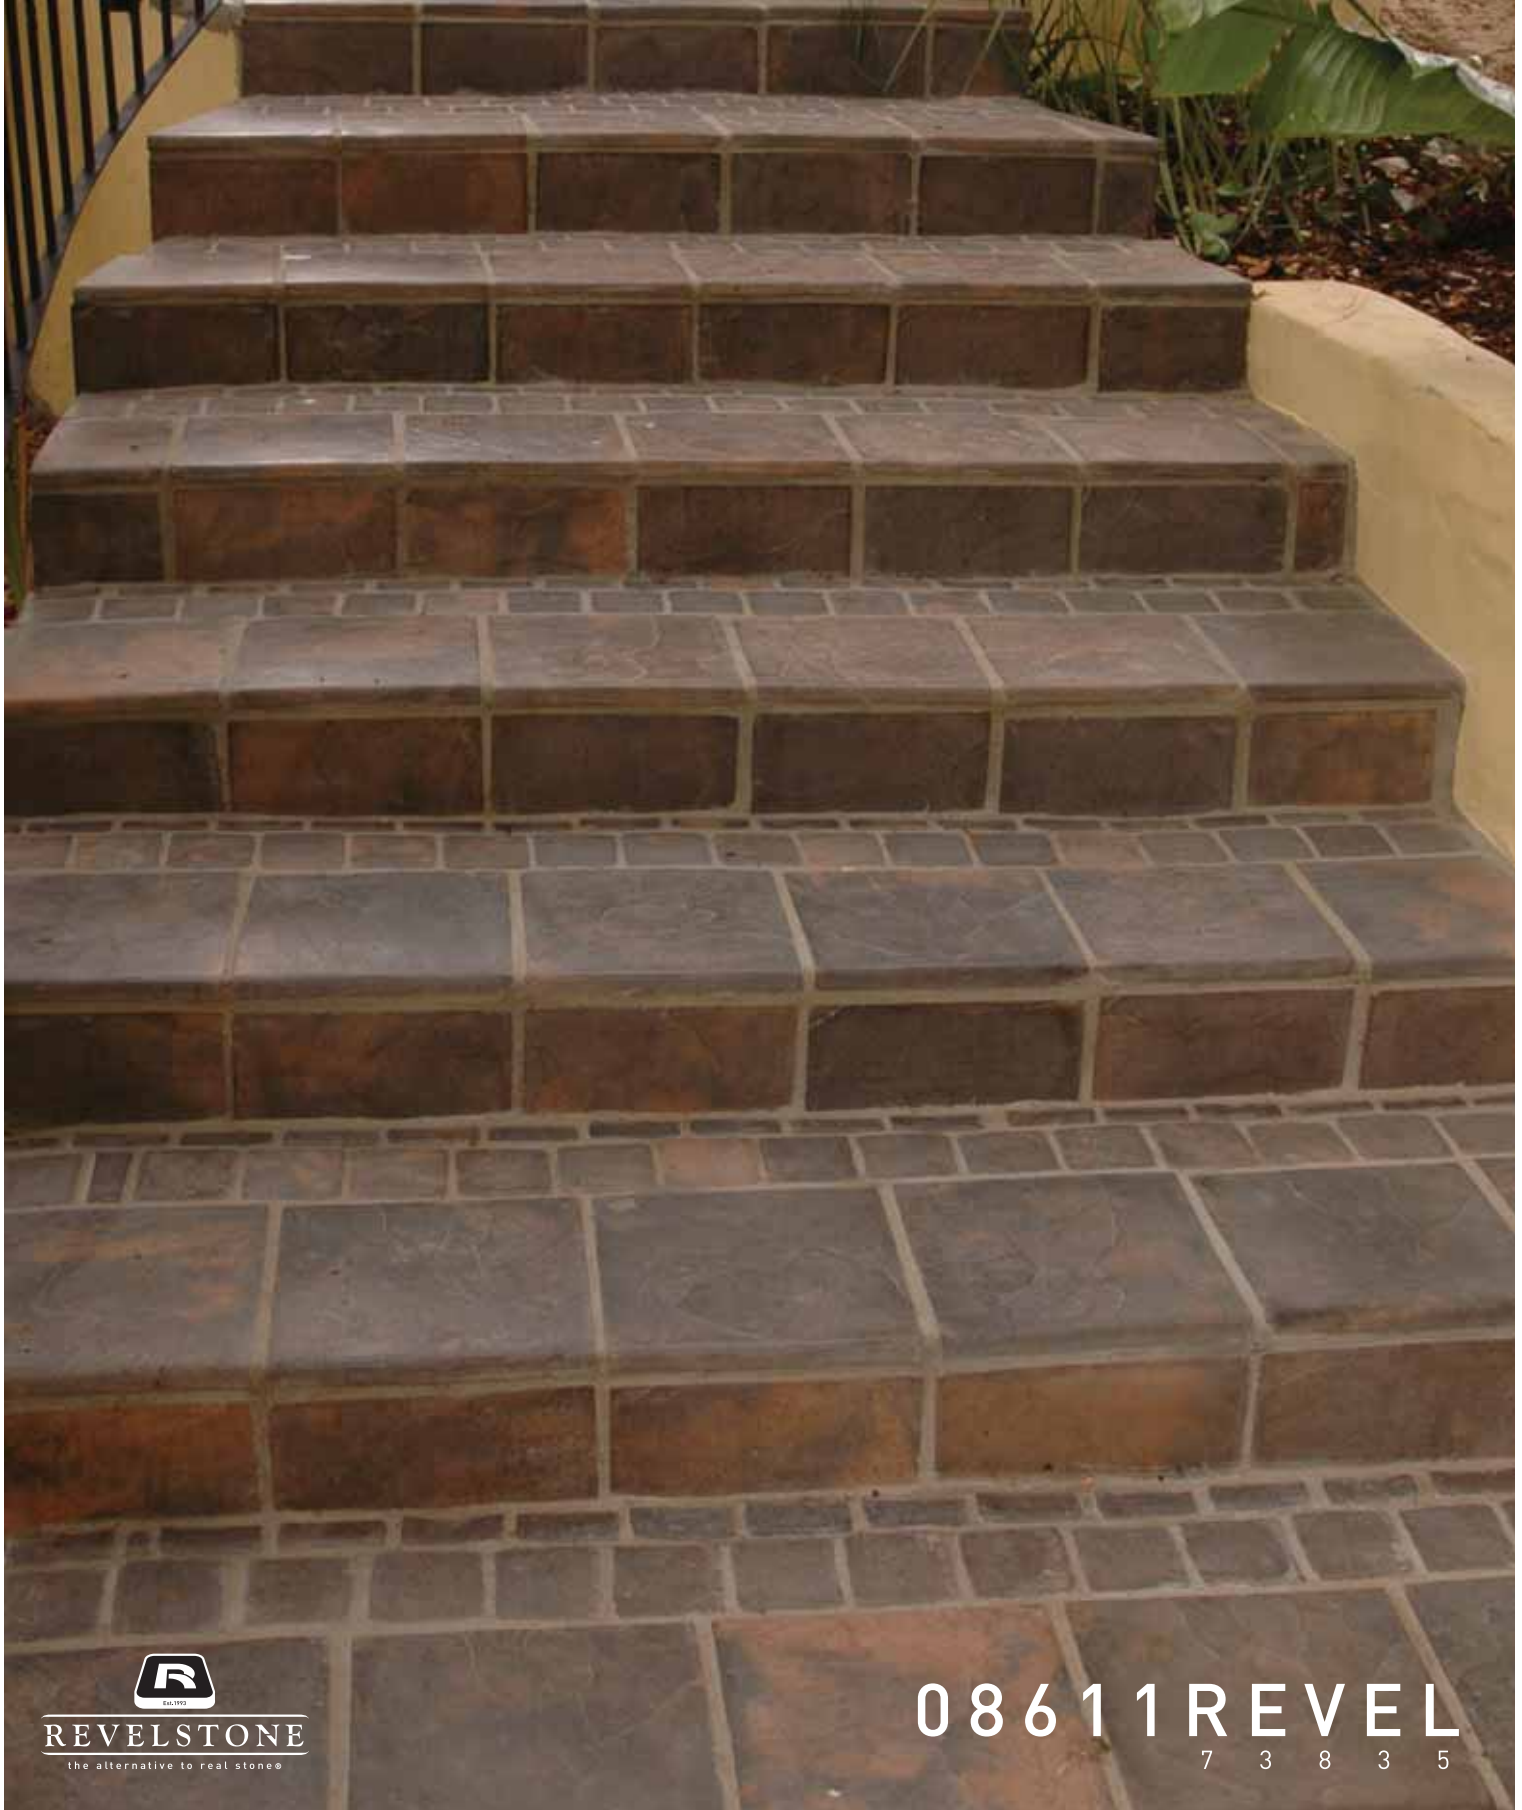

REVELSTONE

the alternative to real stone®

Tiles
PRODUCT SHOWCASE

Revelstone Tiles: Ravine 750 x 500 x 25mm

REVELSTONE
the alternative to real stone®

08611REVEL
7 3 8 3 5

Revelstone Tiles: Ravine 500 x 500 x 20mm

REVELSTONE
the alternative to real stone®

08611REVEL
7 3 8 3 5

Revelstone Tiles: Ravine 440 x 440 x 15mm

REVELSTONE
the alternative to real stone®

08611REVEL
7 3 8 3 5

Revelstone Tiles: Ravine Mixed Sizes

REVELSTONE
the alternative to real stone®

08611REVEL
7 3 8 3 5

Revelstone Tiles: Ravine Mixed Sizes

REVELSTONE
the alternative to real stone®

08611REVEL
7 3 8 3 5

Revelstone Tiles: **Ravine Bullnose**

Revelstone Tiles: **Kent 750 x 500 x 20mm**

Revelstone Tiles: Kent 600 x 600 x 20mm

REVELSTONE
the alternative to real stone®

08611REVEL
7 3 8 3 5

Revelstone Tiles: **Viking 600 x 600 x 20mm**

REVELSTONE
the alternative to real stone®

08611REVEL
7 3 8 3 5

Revelstone Tiles: **Devon Cobble 110 x 110 x 15mm**