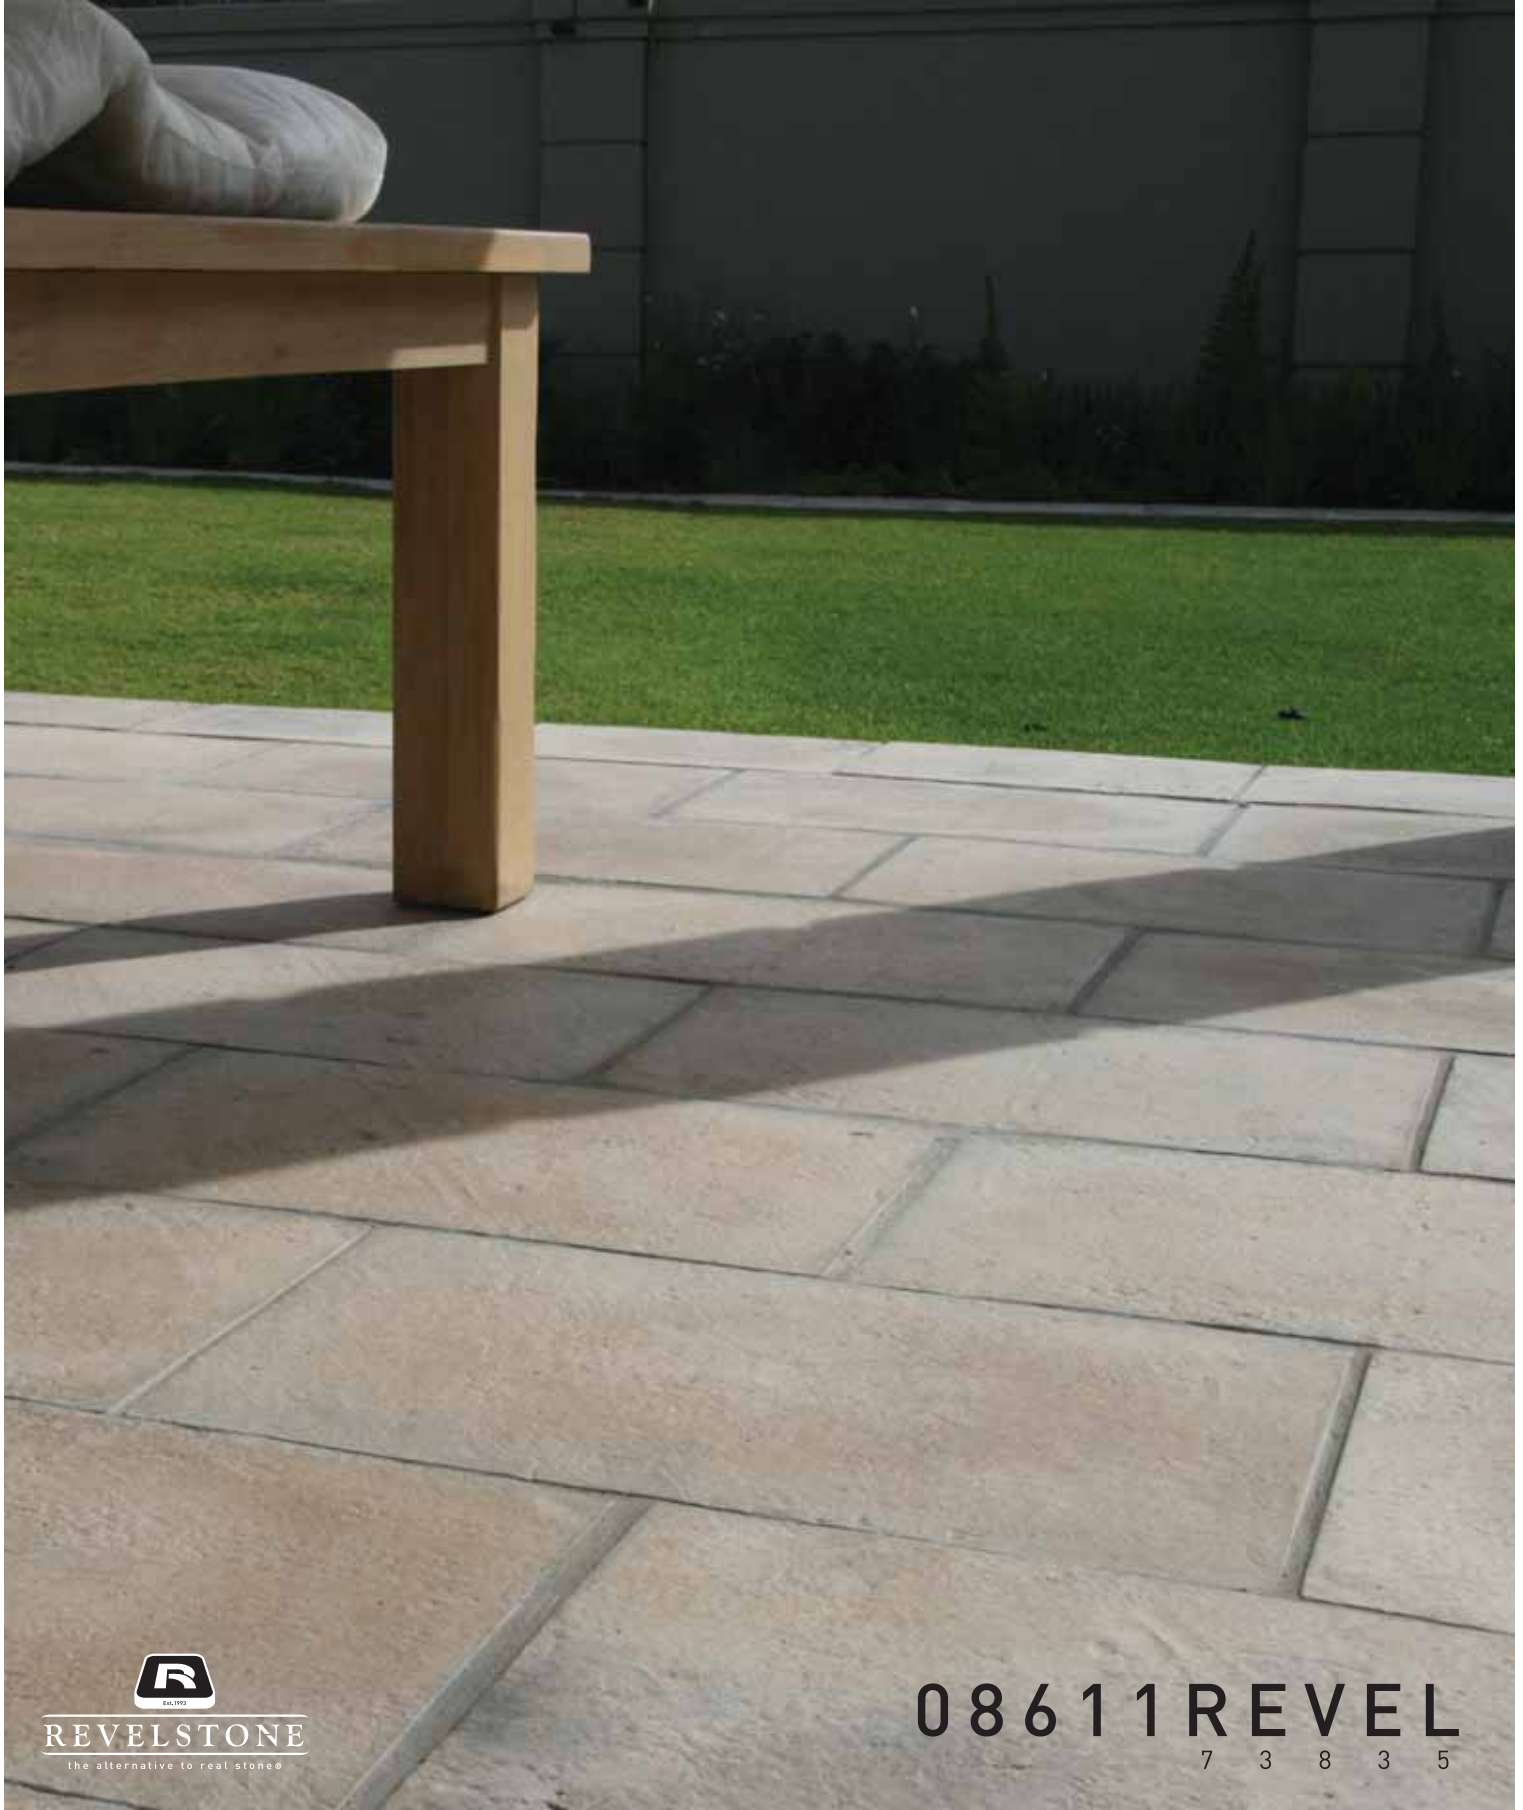

Revelstone Tiles: **Kent 750 x 500 x 20mm**