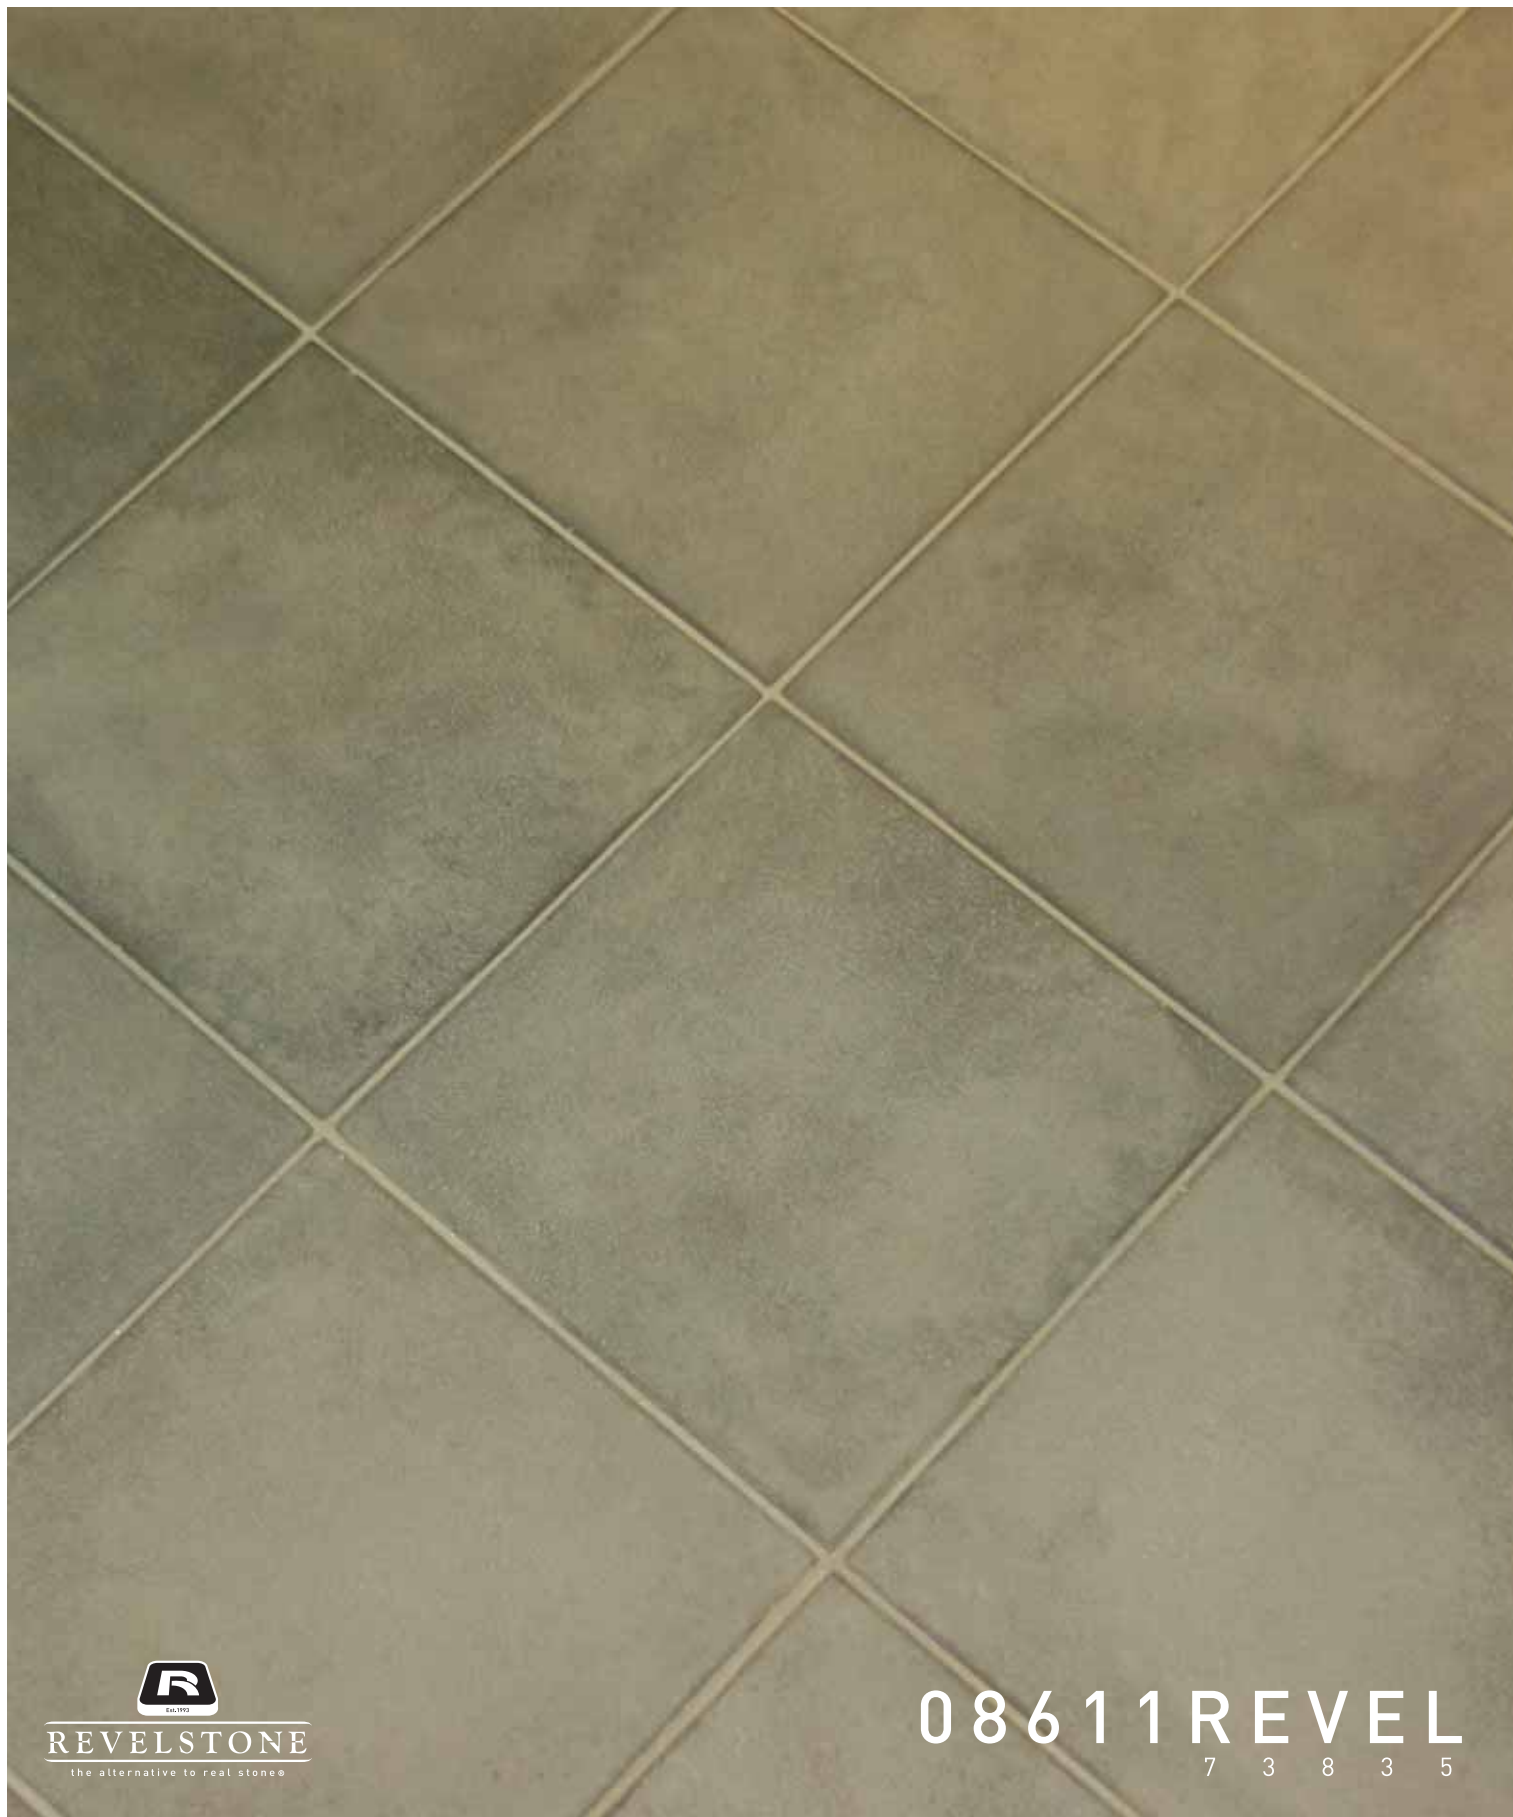

Revelstone Tiles: Jura Tile 440 x 440 x 20mm