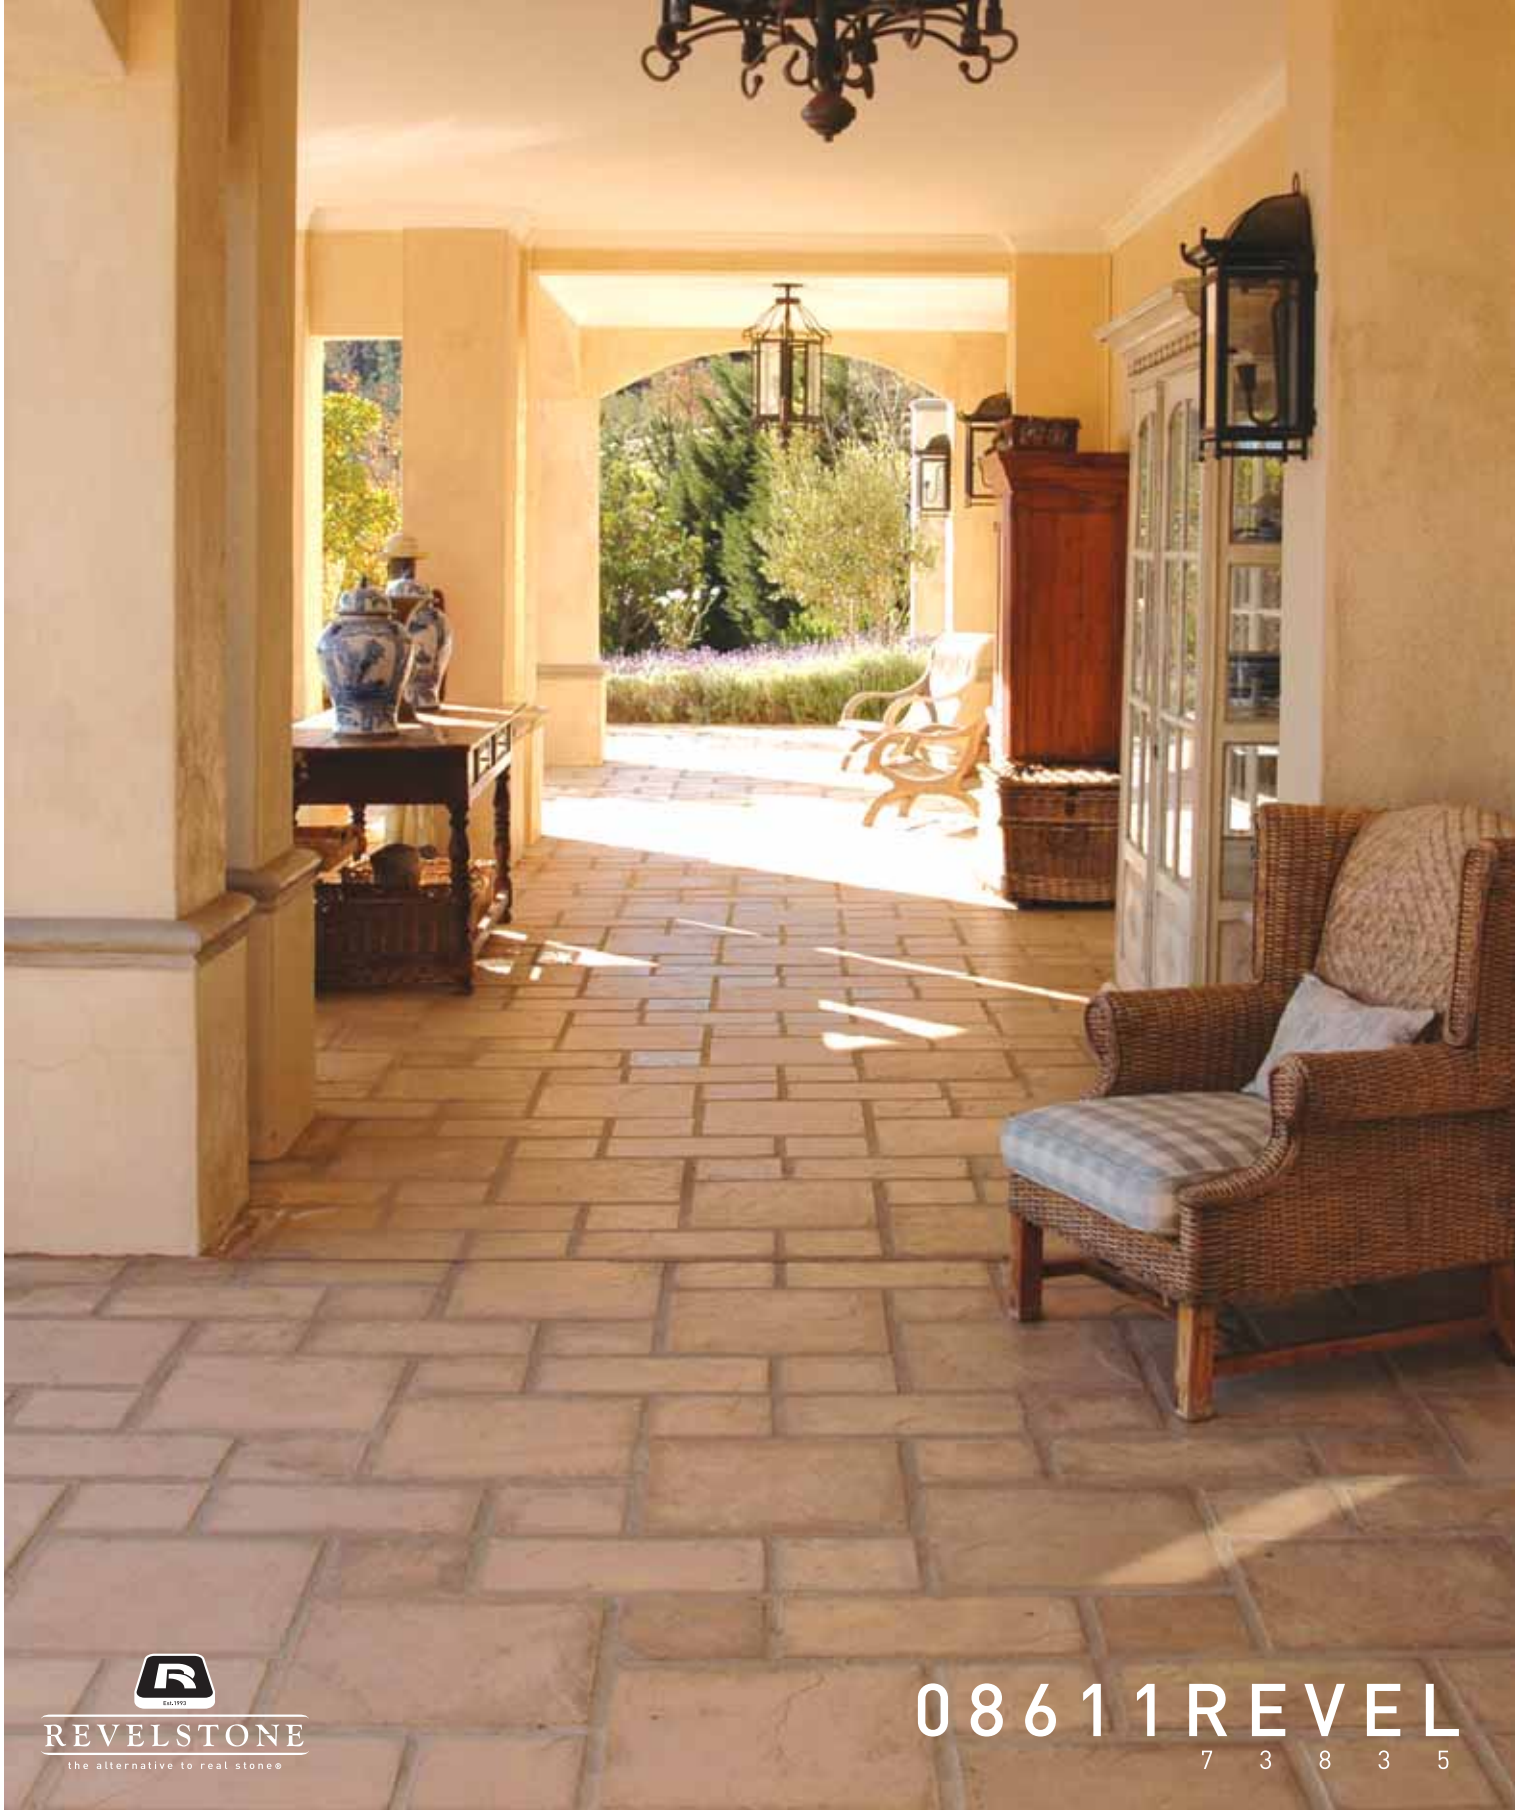

REVELSTONE

the alternative to real stone®

Tiles
PRODUCT SHOWCASE

Revelstone Tiles: Ravine 750 x 500 x 25mm

REVELSTONE
the alternative to real stone®

08611REVEL
7 3 8 3 5

Revelstone Tiles: Ravine 500 x 500 x 20mm

REVELSTONE
the alternative to real stone®

08611REVEL
7 3 8 3 5

Revelstone Tiles: Ravine 440 x 440 x 15mm

REVELSTONE
the alternative to real stone®

08611REVEL
7 3 8 3 5

Revelstone Tiles: Ravine Mixed Sizes

REVELSTONE
the alternative to real stone®

08611REVEL
7 3 8 3 5

Revelstone Tiles: Ravine Mixed Sizes

REVELSTONE
the alternative to real stone®

08611REVEL
7 3 8 3 5

Revelstone Tiles: **Ravine Bullnose**

Revelstone Tiles: **Kent 750 x 500 x 20mm**

Revelstone Tiles: Kent 600 x 600 x 20mm