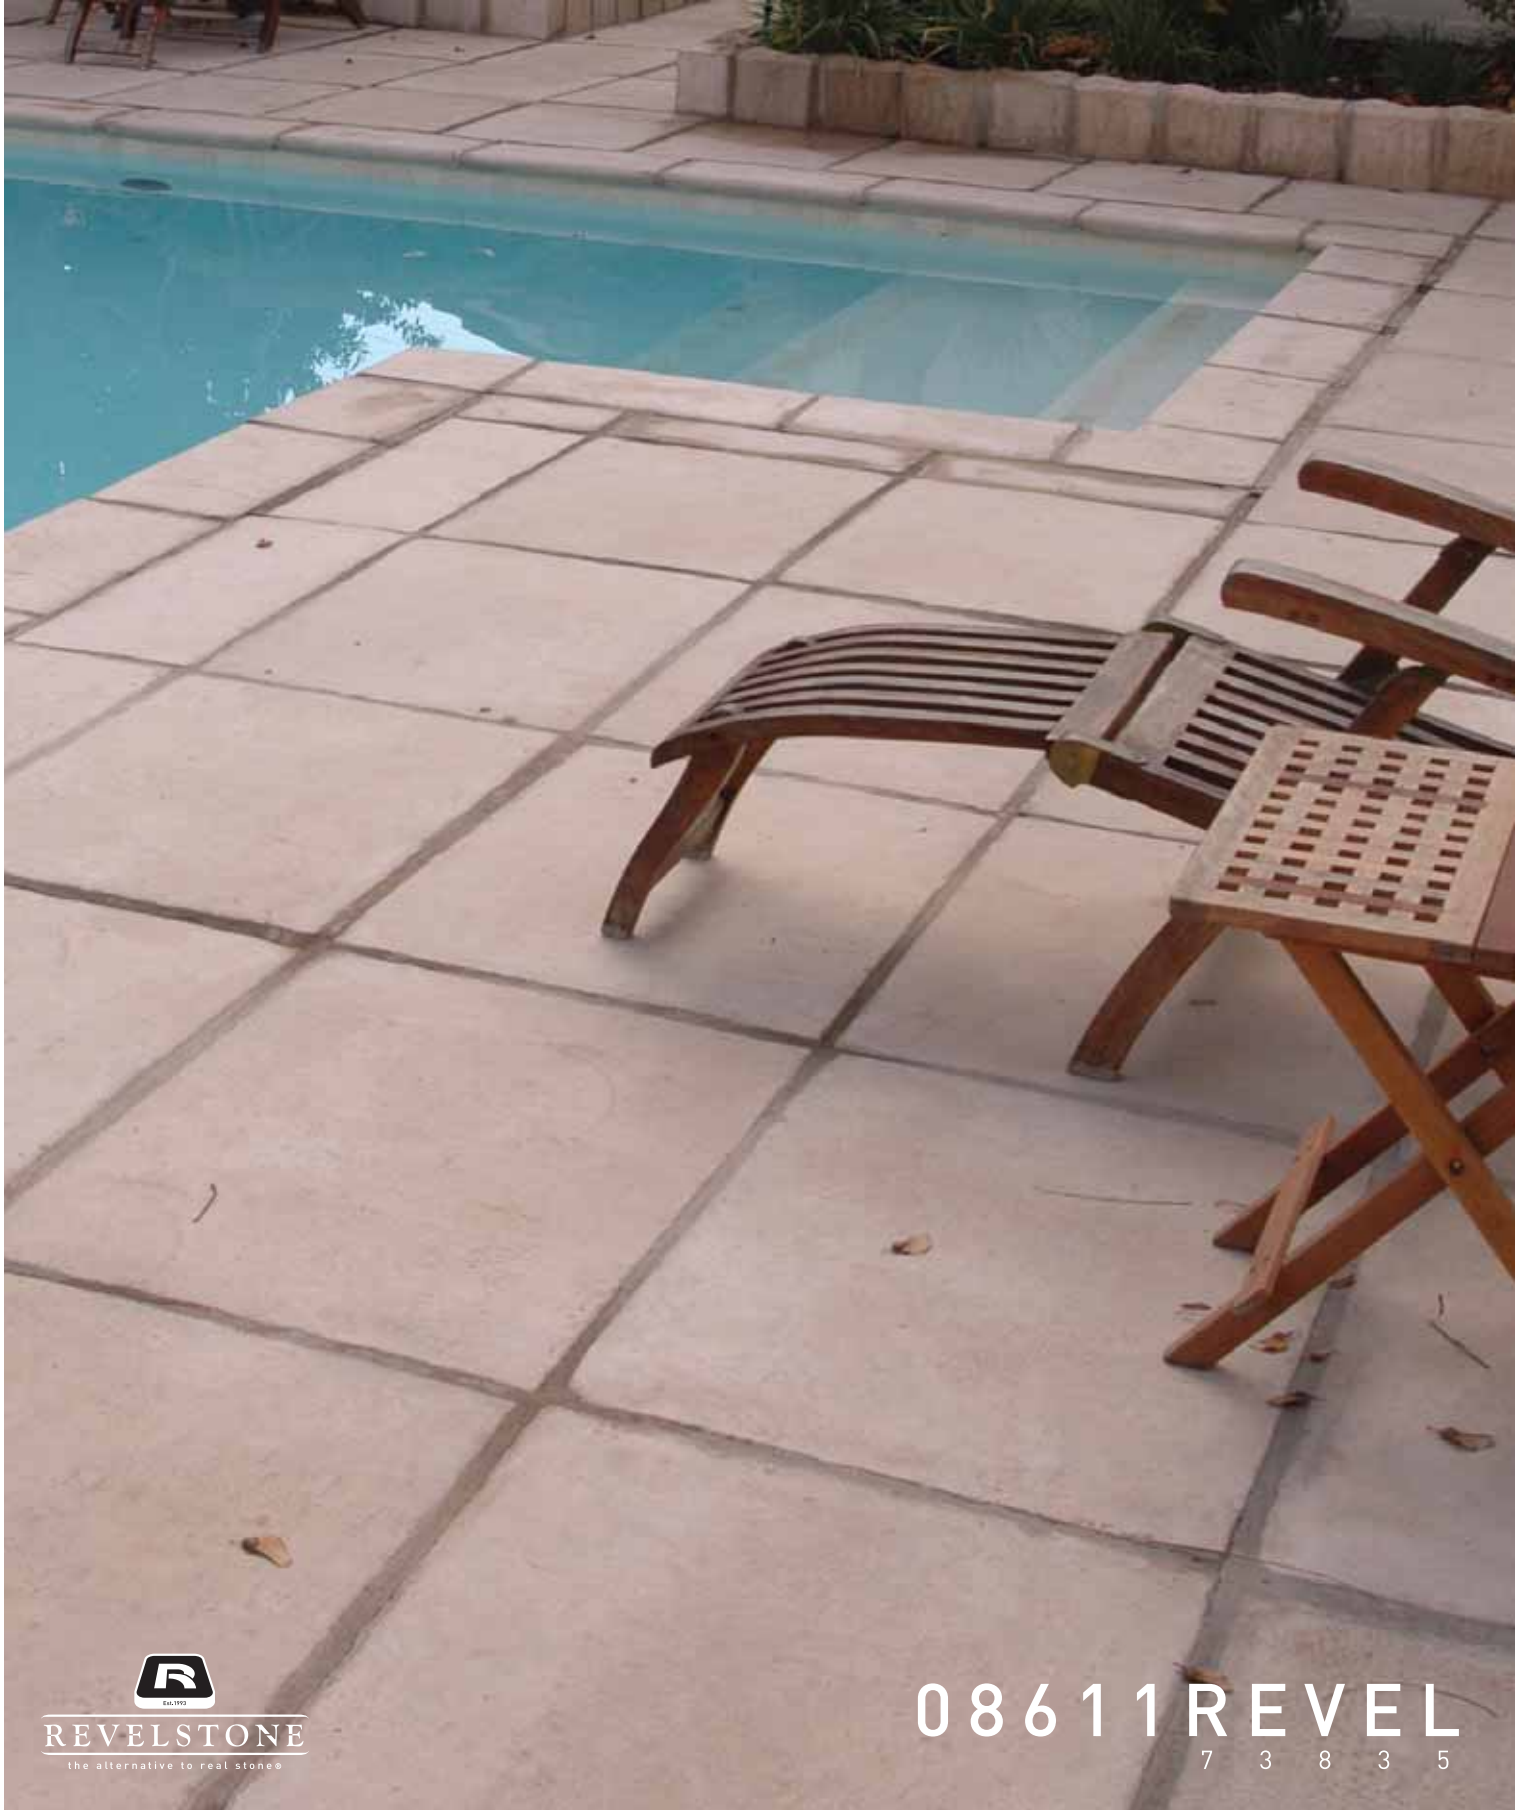

Revelstone Pavers: **Kent Random Edge 600 x 600 x 55mm**

REVELSTONE
the alternative to real stone®

08611REVEL
7 3 8 3 5