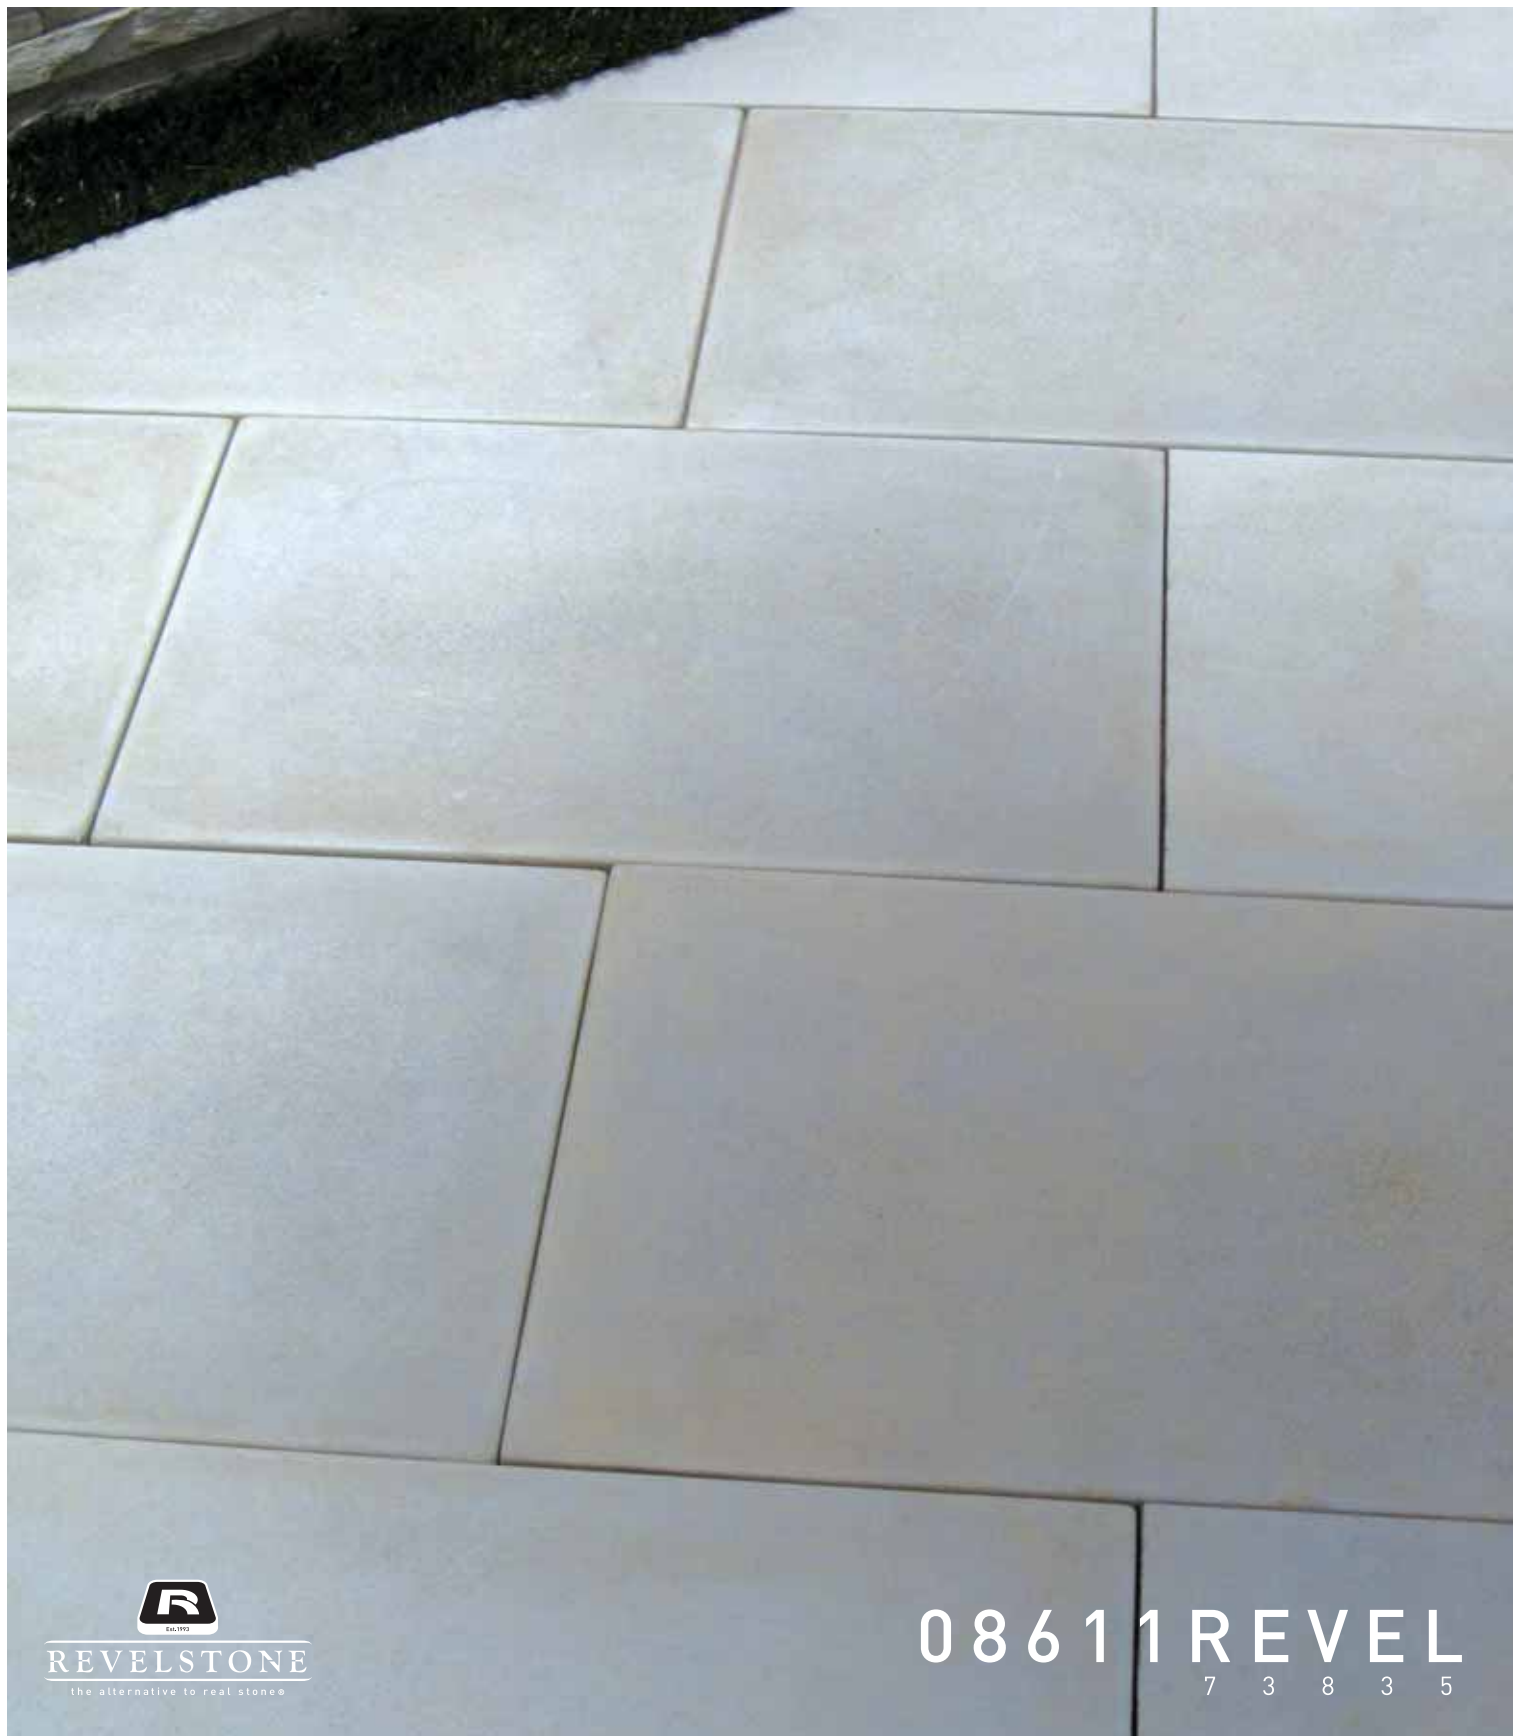

Revelstone Pavers: **Jura Straight Edge** 680 x 440 x 45mm