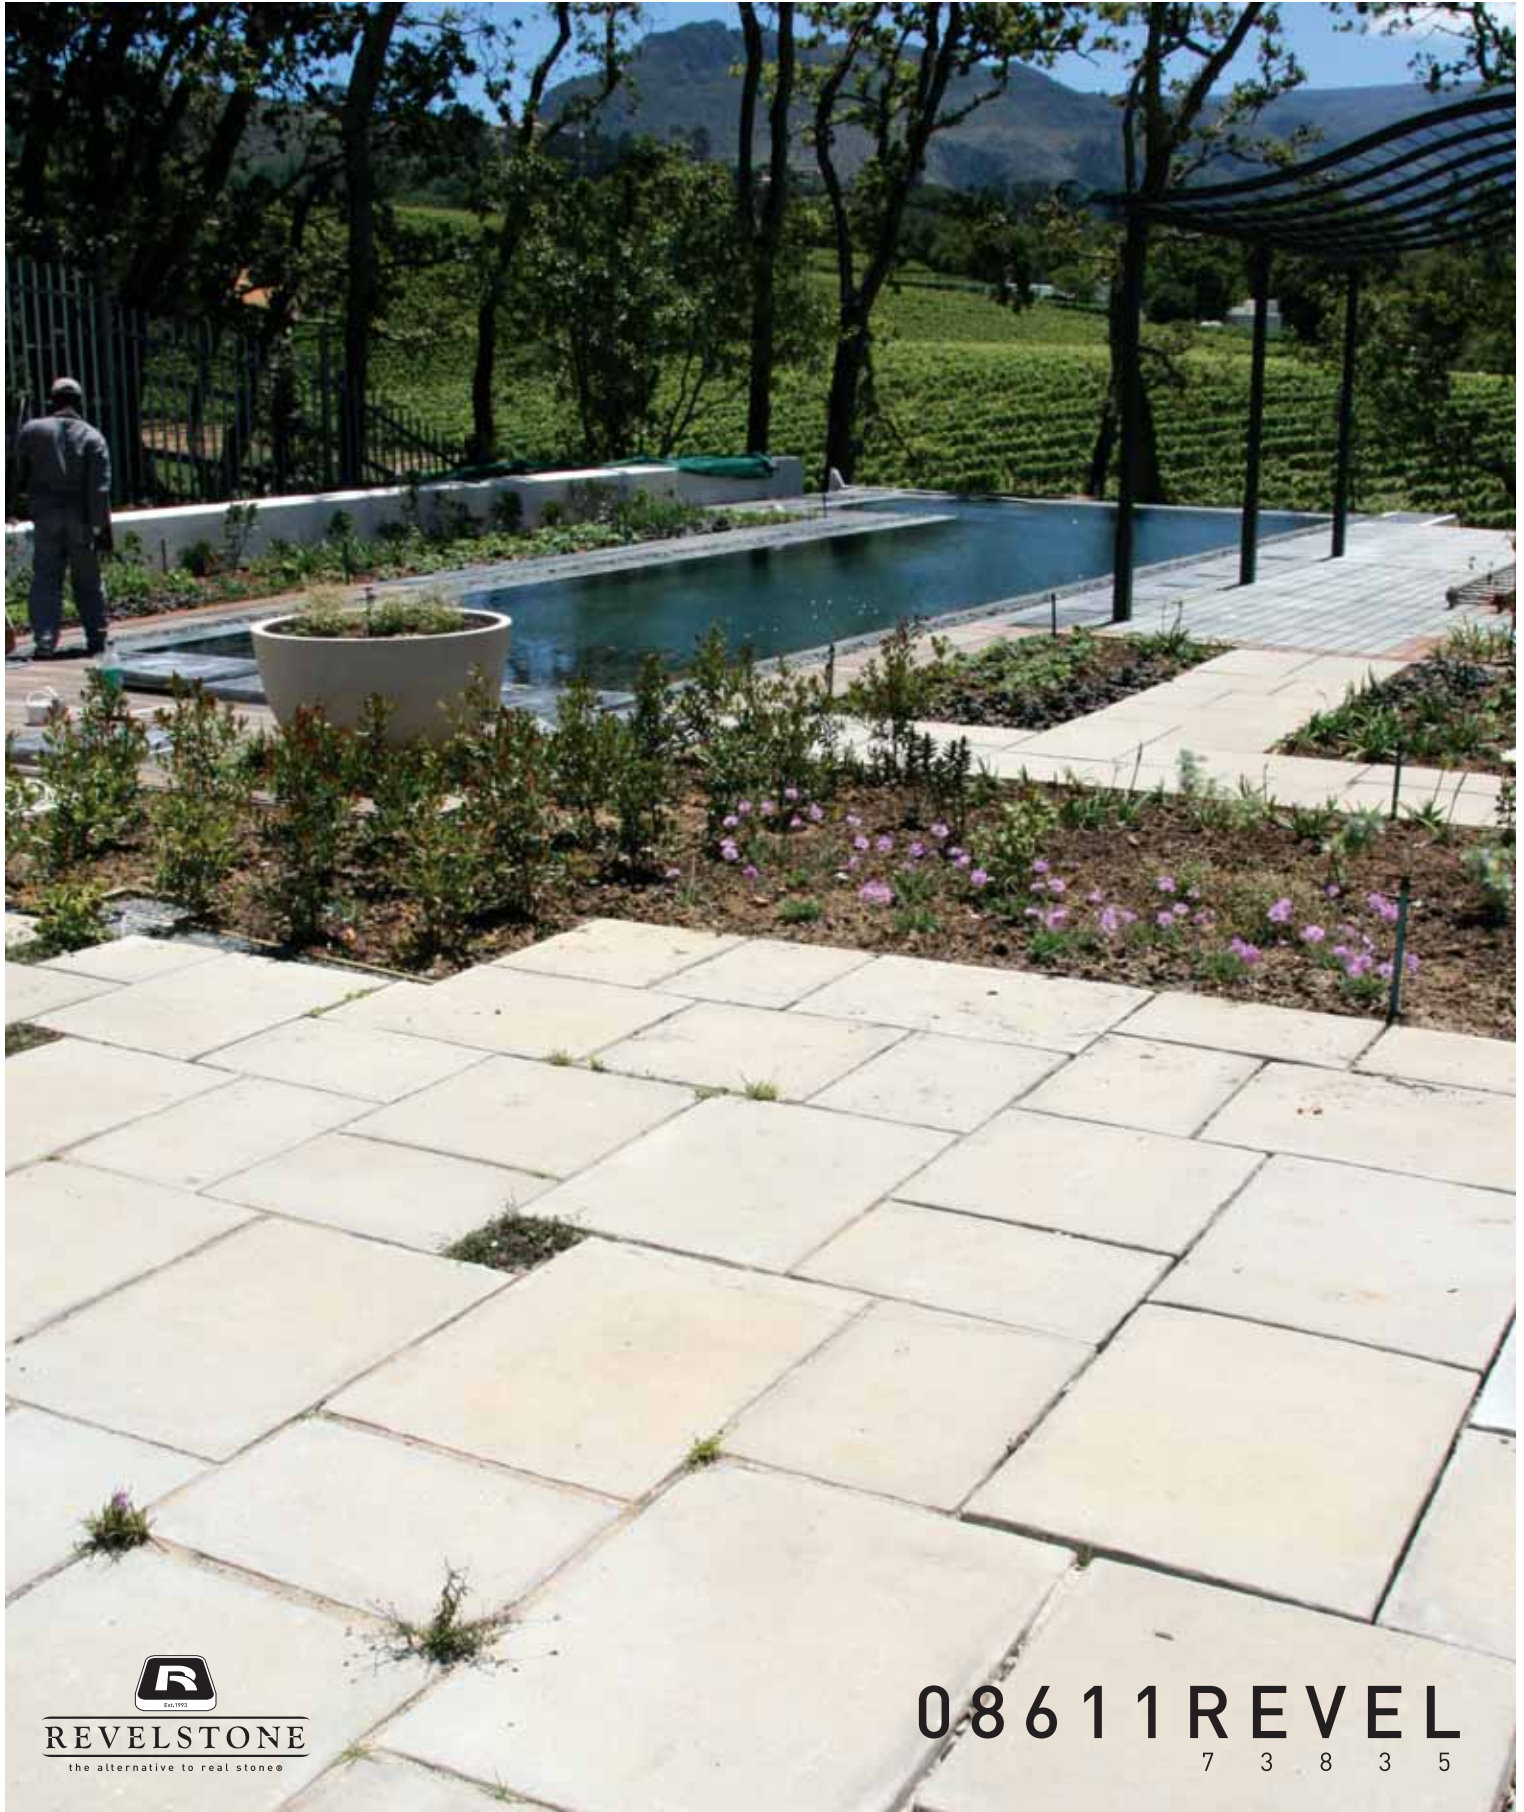

Revelstone Pavers: Kent Random Edge Mixed Sizes