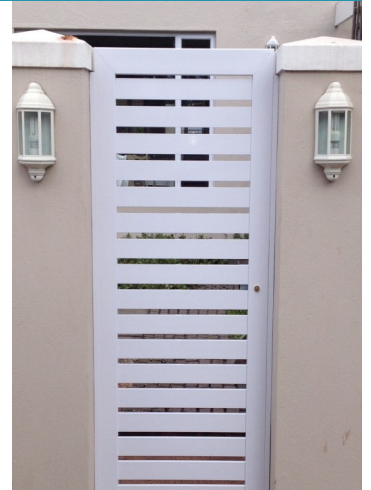

SpaceWorks

Frameless Glass · Custom Aluminium · Expanded Metal

we make your space beautiful

FRAMELESS GLASS | BALUSTRADE | DRIVEWAY & PEDESTRIAN GATES | EXPANDED MESH

- **Competitive Pricing * Quality Products * Professional Installations * Personalised Designs * Maintenance Free**
- **15 Year Guarantees * Various Styles & Colours**
- *** Free Quotations * Designed to comply with regulations**

Aluminium is the perfect long-term, cost-effective way to enhance any home, building or development.

Improve the value of your home, add style, class and beauty with a quality installation of maintenance-free Aluminium, custom-made to suit your requirements.

Choose Aluminium... .. ..it's for Life!

Gates