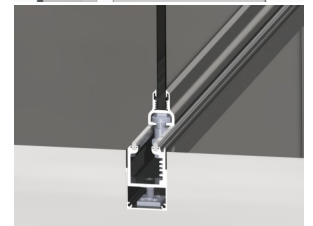

WATER RESISTANCE

Our system provides optimum water resistance as there are no plastic gaskets between profile joints. Components assembled with aluminium to aluminium joints to prevent water and wind getting in. Furthermore, the water resistance of our system is improved by being bottom weighted.

SECURITY & RELIABILITY WITH BEAUTY

Security and reliability play a key role in the design and development of the product. We pay special attention to its aesthetic beauty, giving the system a soft, rounded profile and line unique to the market. The result is the most advanced technology, beauty, design and function.

STRENGTH

The panels are joined by solid metal pieces to guarantee security, protection and isolation against the wind and rain.

WITH OR WITHOUT ARMS

You can choose between a configuration with or without an opening arm. The last option provides a clean aesthetic and allows an easy installation of curtains or blinds.

SECURE LOCK

Any standard locking solution can be used with this system, adding security and letting you choose between a wide range of possibilities with or without key.

COMPENSATOR CHANNEL (EASY LEVELING PROFILE)

This system can be completely recessed into the floor as well in a very clean and secure way. With the easy levelling profile it is possible to adjust the system height

SpaceWorks

Frameless Glass · Custom Aluminium · Expanded Metal