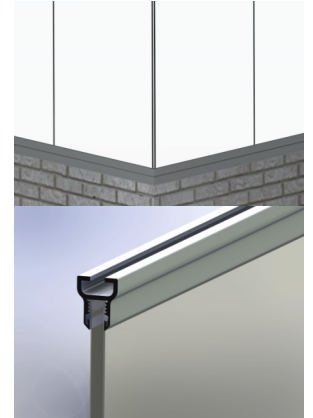

STRENGTH

The panels are joined by solid metal pieces to guarantee security, protection and isolation against the wind and rain.

WITH OR WITHOUT ARMS

You can choose between a configuration with or without an opening arm. The last option provides a clean aesthetic and allows an easy installation of curtains or blinds.

SECURE LOCK

Any standard locking solution can be used with this system, adding security and letting you choose between a wide range of possibilities with or without key.

COMPENSATOR CHANNEL (EASY LEVELING PROFILE)

This system can be completely recessed into the floor as well in a very clean and secure way. With the easy levelling profile it is possible to adjust the system height

SpaceWorks

Frameless Glass · Custom Aluminium · Expanded Metal