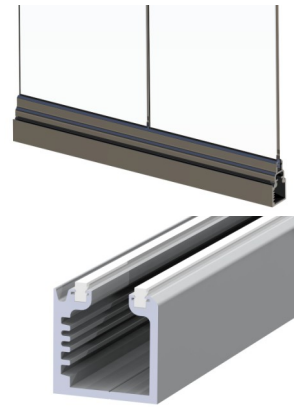

STRENGTH

The panels are joined by solid metal pieces to guarantee security, protection and isolation against the wind and rain.

WITH OR WITHOUT ARMS

You can choose between a configuration with or without an opening arm. The last option provides a clean aesthetic and allows an easy installation of curtains or blinds.

SECURE LOCK

Any standard locking solution can be used with this system, adding security and letting you choose between a wide range of possibilities with or without key.

COMPENSATOR CHANNEL (EASY LEVELING PROFILE)

This system can be completely recessed into the floor as well in a very clean and secure way. With the easy levelling profile it is possible to adjust the system height

SpaceWorks

Frameless Glass · Custom Aluminium · Expanded Metal