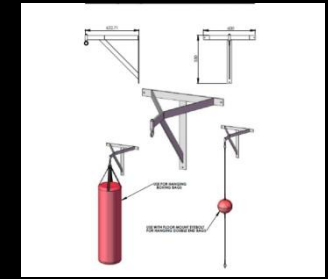

Hack Squat

Squat Rack

Power Rack

Smith Machine

58 Leg Press

Weight Loaded

T Bar Row 45 Degree

Telescopic Stands

T Bar Row Flat

Windsor Road,
Loch Vaal,
Vanderbijlpark, 1911

082-601-1360

PO Box 757,
Park South,
Vanderbijlpark, 1910

info@fitquip.co.za

Single Boxing Stand

2 Station Boxing Stand

4 Station Boxing Stand

4 Station Boxing Stand

Boxing Bag Bracket Wall Mount

Benches

Chin up Wall Mount

Horizontal Boxing Stand

Adjustable Speed Ball Wall Mount

Horizontal Boxing Stand

Tricep Dip Wall Mount