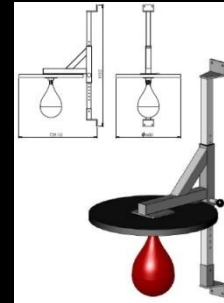

4 Station Boxing Stand

Boxing Bag Bracket Wall Mount

Benches

Chin up Wall Mount

Horizontal Boxing Stand

Adjustable Speed Ball Wall Mount

Horizontal Boxing Stand

Tricep Dip Wall Mount

**Adjustable
Decline No
Stand**

**Hip Flexor
Wall Mount**

Benches

Flat Bench

**Flat Bench
& Stand**

Half Bench

**Incline Bench
& Stand**

Roman Chair