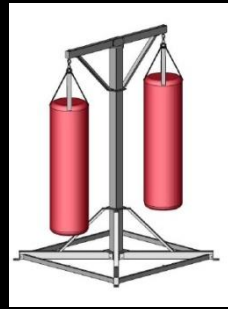

Hack Squat

Squat Rack

Power Rack

Smith Machine

58 Leg Press

Weight Loaded

T Bar Row 45 Degree

Telescopic Stands

T Bar Row Flat

Windsor Road,
Loch Vaal,
Vanderbijlpark, 1911

082-601-1360

PO Box 757,
Park South,
Vanderbijlpark, 1910

info@fitquip.co.za

Single Boxing Stand

2 Station Boxing Stand

4 Station Boxing Stand

4 Station Boxing Stand

Boxing Bag Bracket Wall Mount

Benches

Chin up Wall Mount

Horizontal Boxing Stand

Adjustable Speed Ball Wall Mount

Horizontal Boxing Stand

Tricep Dip Wall Mount