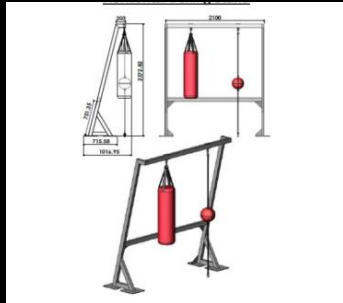

4 Station Boxing Stand

Boxing Bag Bracket Wall Mount

Benches

Chin up Wall Mount

Horizontal Boxing Stand

Adjustable Speed Ball Wall Mount

Horizontal Boxing Stand

Tricep Dip Wall Mount