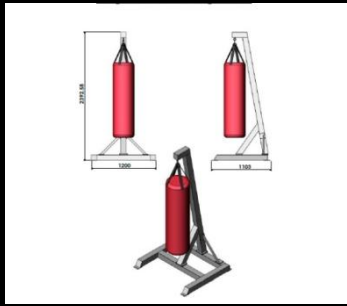

Single Boxing Stand