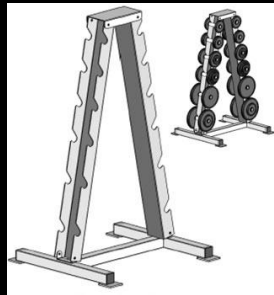

**Step Podium
Half Size**

2 Step Bench

Benches

**Multipurpose Bench
With Attachments**

**Multipurpose
Bench**

**Hydraulic
Stepper**

**Shoulder Press
Bench & Stand**

Chin Up Dip Stand

Windsor Road,
Loch Vaal,
Vanderbijlpark, 1911

082-601-1360

PO Box 757,
Park South,
Vanderbijlpark, 1910

info@fitquip.co.za

Hyper Ext 45

Hyper Ext Flat

Seated Bench

**Preacher Curl
Seated**

**Sit Up Board
& Ladder**

Benches

Sissy Squat

**Vertical Dumbbell
Rack**

Hip Flexor

**Weight Plate
Tree Std**

**Weight Plate
Tree Olympic**

Windsor Road,
Loch Vaal,
Vanderbijlpark, 1911