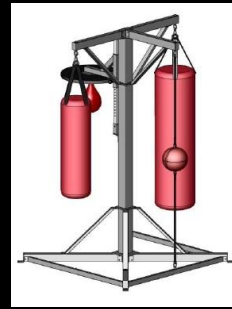

Hack Squat

Squat Rack

Power Rack

Smith Machine

58 Leg Press

Weight Loaded

T Bar Row 45 Degree

Telescopic Stands

T Bar Row Flat

Windsor Road,
Loch Vaal,
Vanderbijlpark, 1911

082-601-1360

PO Box 757,
Park South,
Vanderbijlpark, 1910

info@fitquip.co.za

Single Boxing Stand

2 Station Boxing Stand

4 Station Boxing Stand

4 Station Boxing Stand

Boxing Bag Bracket Wall Mount

Benches

Chin up Wall Mount

Horizontal Boxing Stand

Adjustable Speed Ball Wall Mount

Horizontal Boxing Stand

Tricep Dip Wall Mount