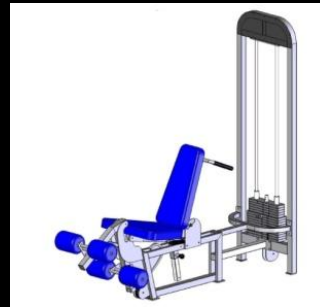

CONTACT US TODAY

Glute Machine

HiLo Pulley

**Standing Side
Deltoid**

Pec Deck

Long Pull Row

**Tricep Push
Down**

Modular Equipment

info@fitquip.co.za

**Chest Shoulder
Press**

Lat Pull Down

**Leg Extension
Curl Combo**

**Leg Press
Calf Raise**

Pec Fly

Modular Equipment

Cable Cross Over

Leg Extension

Lying Leg Curl

**Standing Calf
Raise**

**Dual Adjustable
Pulley**

Windsor Road,
Loch Vaal,
Vanderbijlpark, 1911

082-601-1360

PO Box 757,
Park South,
Vanderbijlpark, 1910

info@fitquip.co.za

Hack Squat

Squat Rack

Power Rack

Smith Machine

58 Leg Press

Weight Loaded

T Bar Row 45 Degree

Telescopic Stands