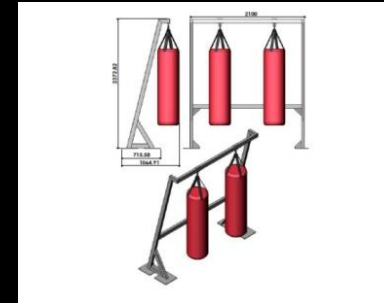

4 Station Boxing Stand

Boxing Bag Bracket Wall Mount

Benches

Chin up Wall Mount

Horizontal Boxing Stand

Adjustable Speed Ball Wall Mount

Horizontal Boxing Stand

Tricep Dip Wall Mount