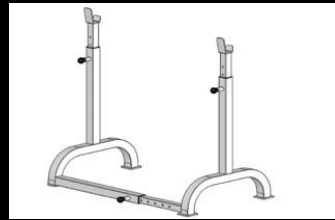

Leg Extension

Lying Leg Curl

**Standing Calf
Raise**

**Dual Adjustable
Pulley**

Windsor Road,
Loch Vaal,
Vanderbijlpark, 1911

082-601-1360

PO Box 757,
Park South,
Vanderbijlpark, 1910

info@fitquip.co.za

Hack Squat

Squat Rack

Power Rack

Smith Machine

58 Leg Press

Weight Loaded

T Bar Row 45 Degree

Telescopic Stands

4 Station Boxing Stand

Boxing Bag Bracket Wall Mount

Benches

Chin up Wall Mount

Horizontal Boxing Stand

Adjustable Speed Ball Wall Mount

Horizontal Boxing Stand

Tricep Dip Wall Mount