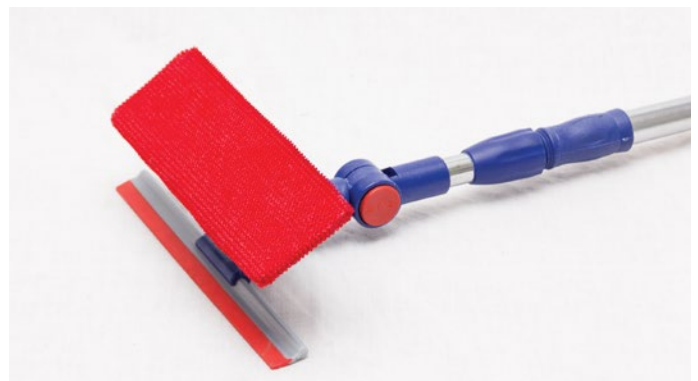

SB90085
NBCD
10 PACK

Mutton Cloth
400gram. 100% Cotton knit.
Available in 500gram.

BP43046
NBCD
SINGLE

Yellow Gloves (Various other glove types available)
Medium size. Latex.
Available in various sizes.

SB49564
600980149564
12 PACK