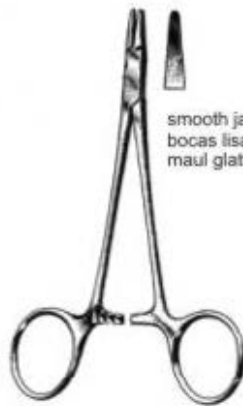

LIGHTENBERG
311-055
20 cm/8"

Needle Holders - Porta Agujas - Nadelhalter

smooth
lisa
glatt

CASTROVIEJO
311-057
14 cm/5½"

ARRUGA
311-058
16 cm/6¼"

CASTROVIEJO
311-056
14 cm/5½"

CASTROVIEJO - KALT
311-060
14 cm/5½"

smooth
lisa
glatt

CASTROVIEJO
311-061
13 cm/5"

POTTS - SMITH
311-059
22 cm/8¾"

Needle Holders - Porta Agujas - Nadelhalter

DERF
311-062
12 cm/4¾"

WEBSTER
311-063
13 cm/5"

DERF
311-064
12.5 cm/5"

COLLIER
311-065
12.5 cm/5"

NEIVERT
311-066
13 cm/5"

HALSEY
311-067
13 cm/5"

HEGAR - BAUMGARTNER
311-068
14 cm/5½"

HEGAR
311-069 20 cm/8" 311-071
311-070 24 cm/9½" 311-072

Serve to Professionals

Needle Holders - Porta Agujas - Nadelhalter