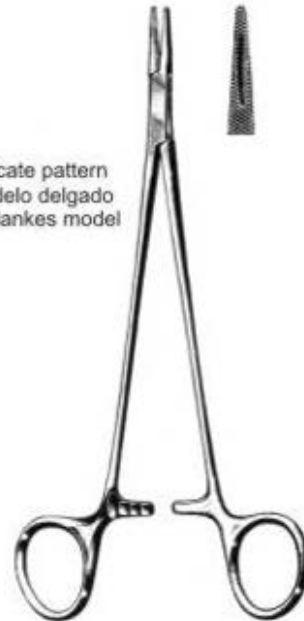

Serve to Professionals

ADSON
311-089
18 cm/7"

METZENBAUM
311-090
18 cm/7"

delicate pattern
modelo delgado
schlankes model

MAYO - HEGAR
311-091 16 cm/6¼"
311-092 18 cm/7"
311-093 20 cm/8"

Needle Holders - Porta Agujas - Nadelhalter