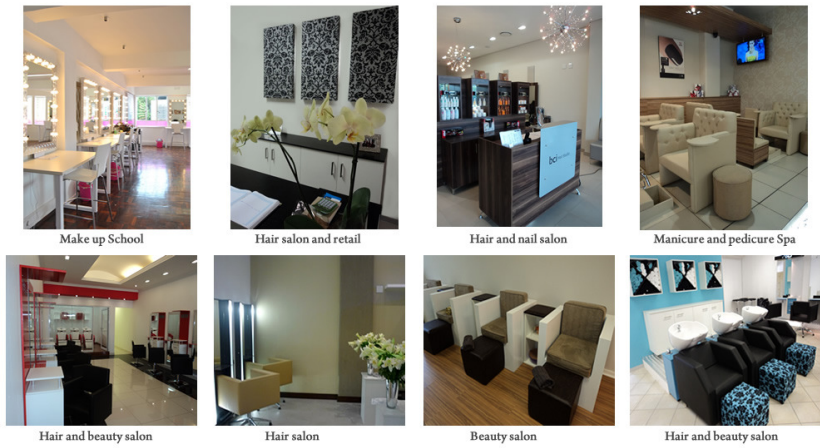

INSTANT Beauty

Creating Beautiful Business