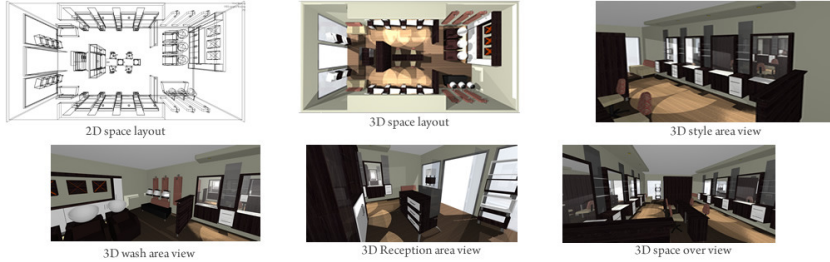

INSTANT Beauty

Creating Beautiful Business