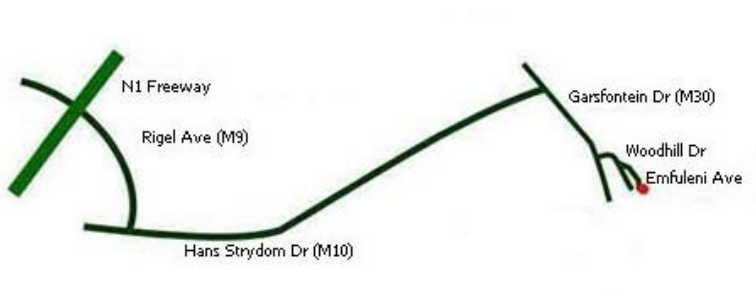

43 Emfuleni Avenue
Woodhill Golf Estate
Garsfontein Drive
Pretoria East
South Africa
0081

Tel: +27 (0) 12 993 5838
Fax: +27 (0) 12 993 5515
Cell: +27 (0) 83 445 8911

GPS Coordinates -25.819599, 28.312295

Route 1: Rigel Ave

1. From Johannesburg, take the N1 (North) to Pretoria
2. At brakfontein Interchange turn to N1 East as, N1 North becomes N14
3. Take the Rigel Ave offramp
4. Turn right into Rigel
5. Continue up to Hans Strijdom Dr / Solomon Mahlangu Dr and turn left
6. Turn right into Garsfontein Dr
7. Turn left into Woodhill Dr opposite Pretoria East Hospital
8. Take the second street left, Emfuleni Ave,

Route 2: Nellmapius Rd

1. From JHB International Airport, take the R21 (North)
2. Take the Nellmapius Rd offramp and turn right
3. Continue pass the Rietvlei Nature Reserve
4. At the T-Junction, turn left into Delmas Rd,
5. At the 1st Traffic light, Turn right into De villebos Mareuil Dr
6. After approx 5 km turn left into Garsfontein Dr.
7. Turn right into Woodhill Dr opposite Pretoria East Hospital
8. Take the second street left, Emfuleni Ave,
9. The Woodpecker Inn is on left hand side No. 43