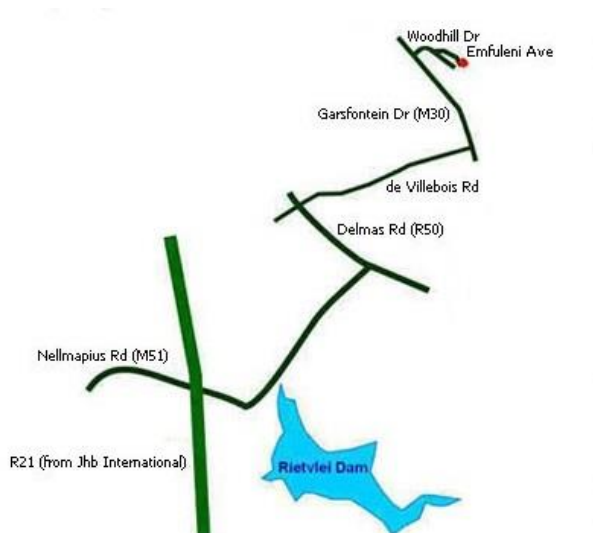

Route 1: Rigel Ave

1. From Johannesburg, take the N1 (North) to Pretoria
2. At brakfontein Interchange turn to N1 East as, N1 North becomes N14
3. Take the Rigel Ave offramp
4. Turn right into Rigel
5. Continue up to Hans Strijdom Dr / Solomon Mahlangu Dr and turn left
6. Turn right into Garsfontein Dr
7. Turn left into Woodhill Dr opposite Pretoria East Hospital
8. Take the second street left, Emfuleni Ave,

Route 2: Nellmapius Rd

1. From JHB International Airport, take the R21 (North)
2. Take the Nellmapius Rd offramp and turn right
3. Continue pass the Rietvlei Nature Reserve
4. At the T-Junction, turn left into Delmas Rd,
5. At the 1st Traffic light, Turn right into De villebos Mareuil Dr
6. After approx 5 km turn left into Garsfontein Dr.
7. Turn right into Woodhill Dr opposite Pretoria East Hospital
8. Take the second street left, Emfuleni Ave,
9. The Woodpecker Inn is on left hand side No. 43