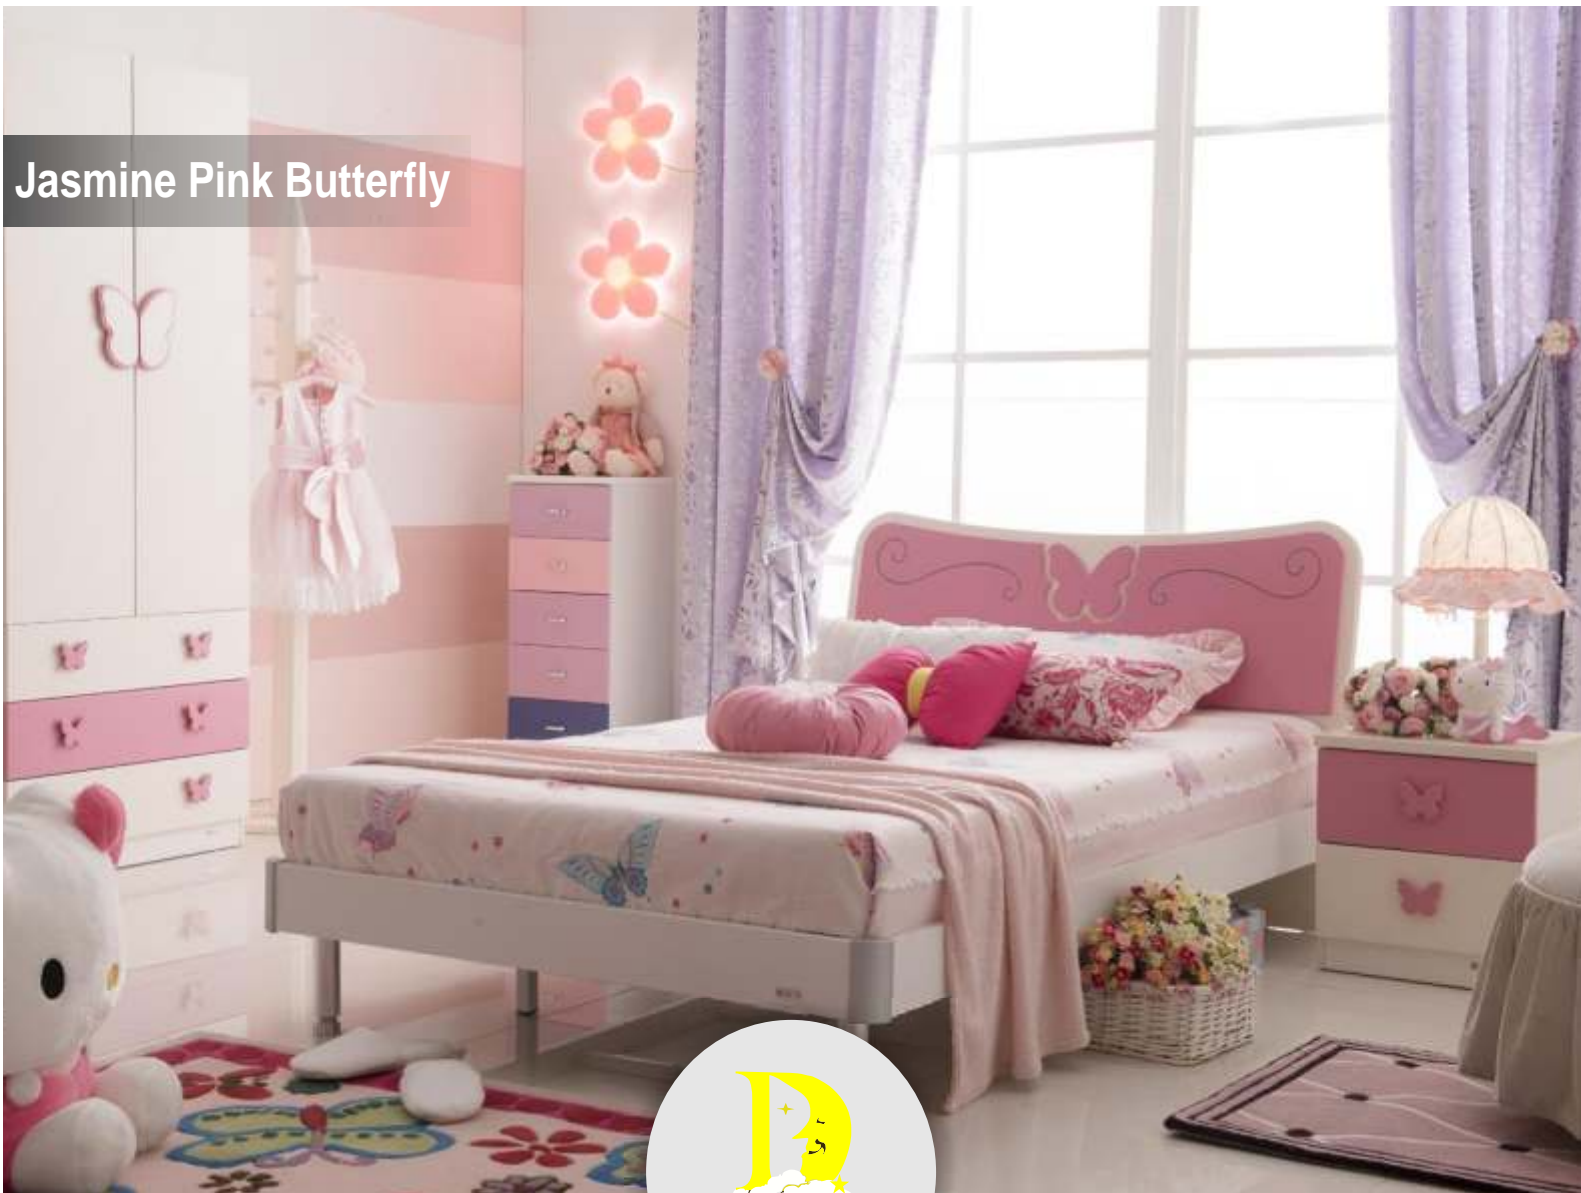

Jasmine Pink Butterfly