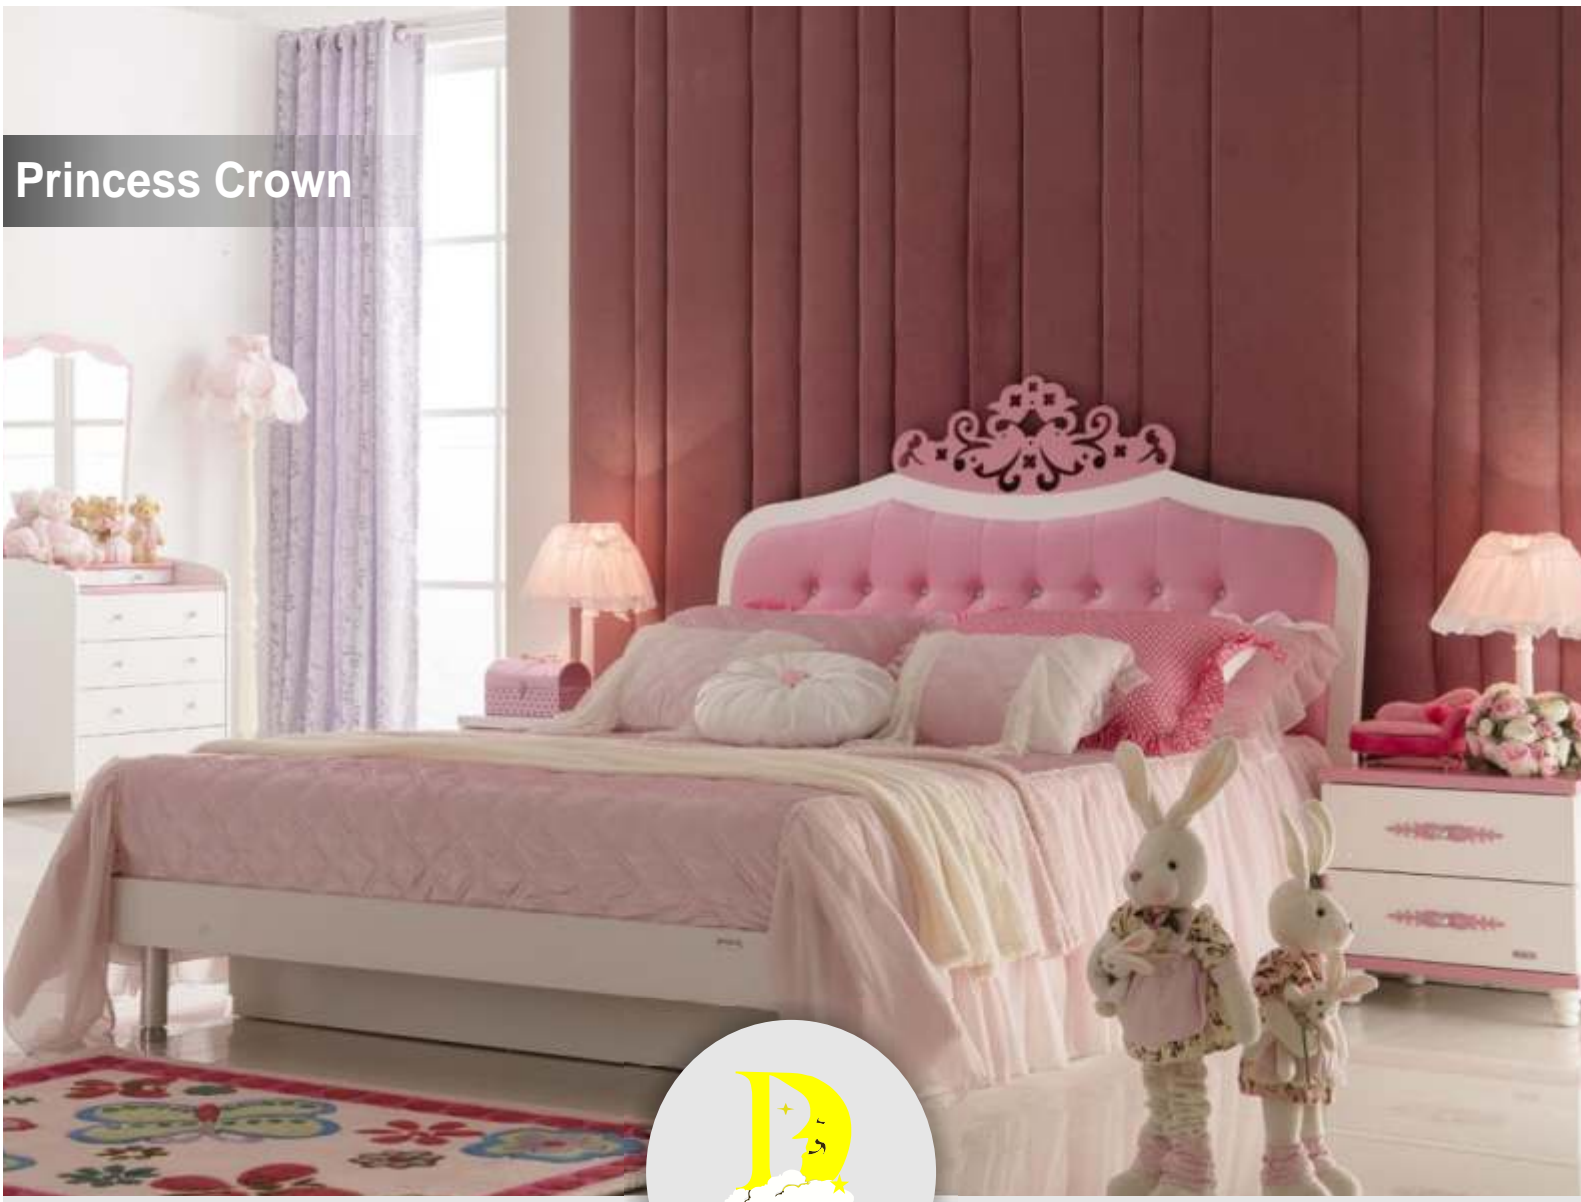

# Princess Crown

Code :582

- Princess Crown 1.2\* 1.9M bed with drawers
- Princess Crown 2 drawer night stand
- Princess Crown 3 door wardrobe
- Princess Crown Chest of drawer & mirror
- White matching swivel chair